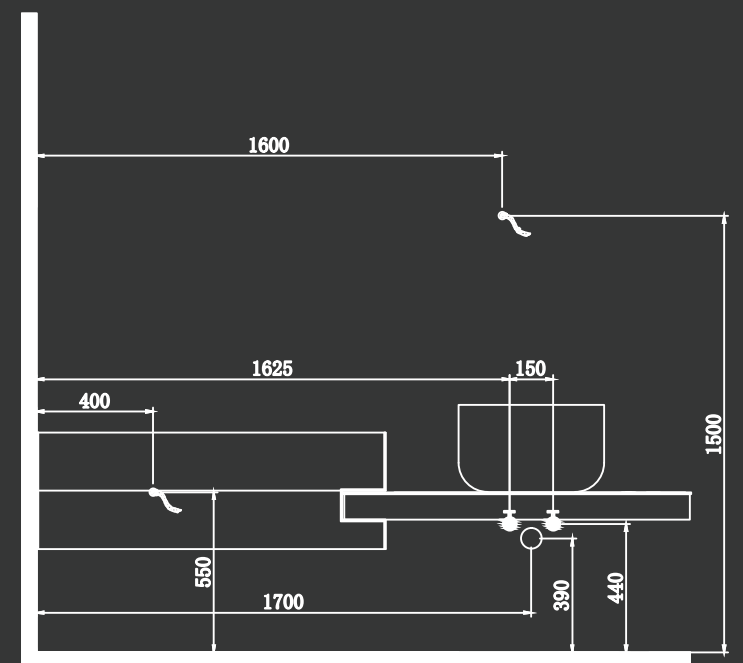

AL-23-3173AB