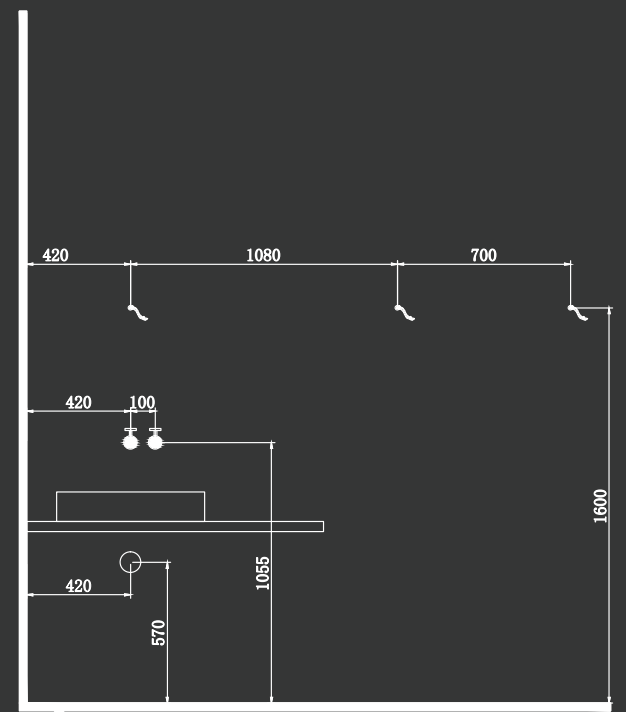

AL-23-3167