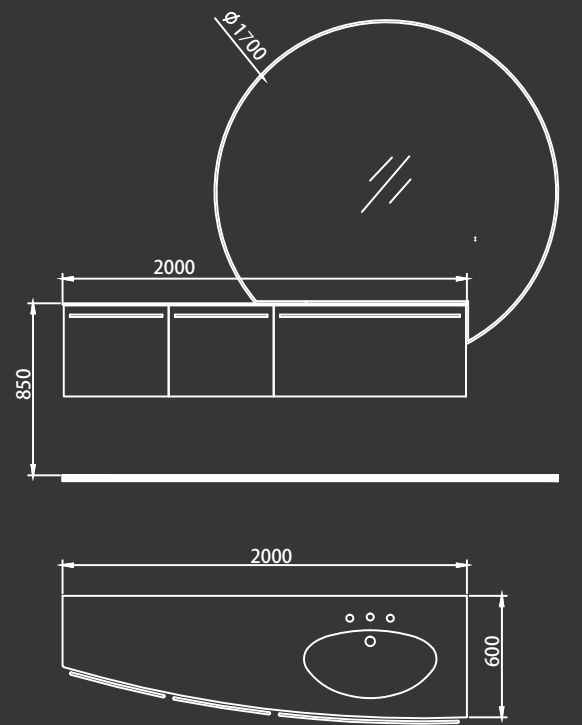

MAIN CABINET:
2600x 480 x 850 mm

MIRROR:
450 x 45 x 1600 mm
400 x 45 x 2000 mm
400 x 45 x 2000 mm

08

09

AL-23-3168A

10

AL-23-3168B

11

AL-23-3173B

23

AL-23-3173A/B

MAIN CABINET:
2250x 500 x 850 mm

MIRROR:
1000 x 35 x 1800 mm

24

25

AL-23-3175

MAIN CABINET:
2200x 530 x 850 mm

MIRROR:
600 x 45 x 1600 mm

26

IN DIFFERENT ENVIRONMENTS, DIFFERENT SPACES,
DIFFERENT STYLES AND DIFFERENT THEMES,
WE WILL CREATE YOUR OWN WORKS IN A SUITABLE WAY!

WE WILL USE COLORS, LINES, SHAPES AND FUNCTIONS
TO MEET YOUR DEMANDS AS MUCH AS POSSIBLE!

29

AL-23-3176

MAIN CABINET:
2000x 600 x 850 mm

MIRROR:
Φ1700 x 50 mm

30

31

AL-23-3177

- MAIN CABINET:
1500 x 500 x 850 mm
- MIRROR:
950 x 35 x 500 mm
- SHELF:
500x 120 x 500 mm