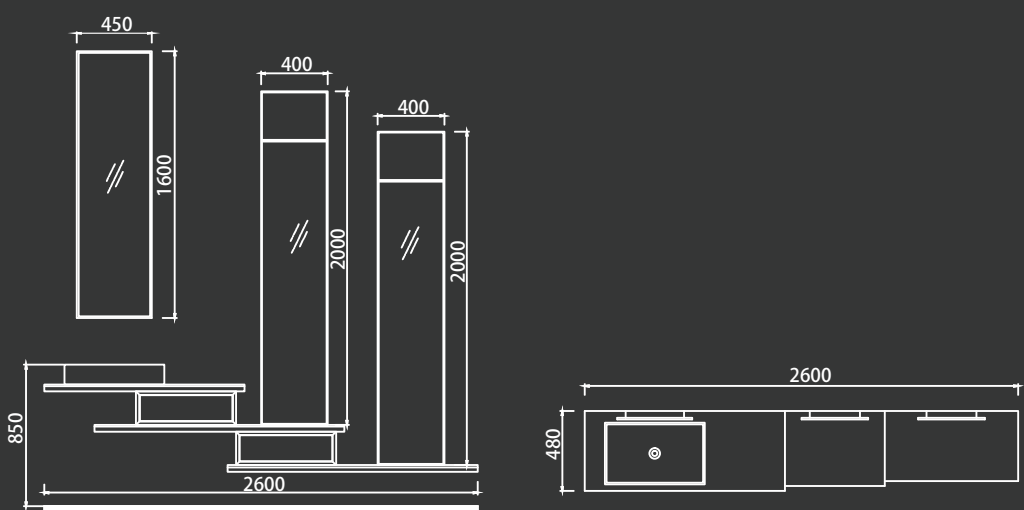

The philosophy in the past few years has prized All Shine industry and has brought All Shine bathroom furniture to the most beautiful bathrooms all around the world... included yours.

03

AL-22-3165

MAIN CABINET:
2400 x 500 x 850 mm

MIRROR:
Φ600 x 45 mm

SHELF:
550 x 300 x 2525 mm

04

05

AL-23-3166
 MAIN CABINET:
 2920x 550 x 850 mm
 MIRROR:
 2000 x 45 x 500 mm
 SHELF:
 600x 140x 780 mm

06

07

AL-23-3167

MAIN CABINET:
2600x 480 x 850 mm

MIRROR:
450 x 45 x 1600 mm
400 x 45 x 2000 mm
400 x 45 x 2000 mm

08

09

AL-23-3168A

10

AL-23-3168B

11

AL-23-3168C

12

AL-23-3168A/B/C

MAIN CABINET:
2500x 490 x 850 mm

MIRROR:
Φ1500 x 45 mm

13

AL-23-3169

MAIN CABINET:
2020x 460 x 850 mm
MIRROR:
550 x 45 x 1600 mm
SHELF:
225x 140 x 1200 mm
150 x 120 x 930 mm