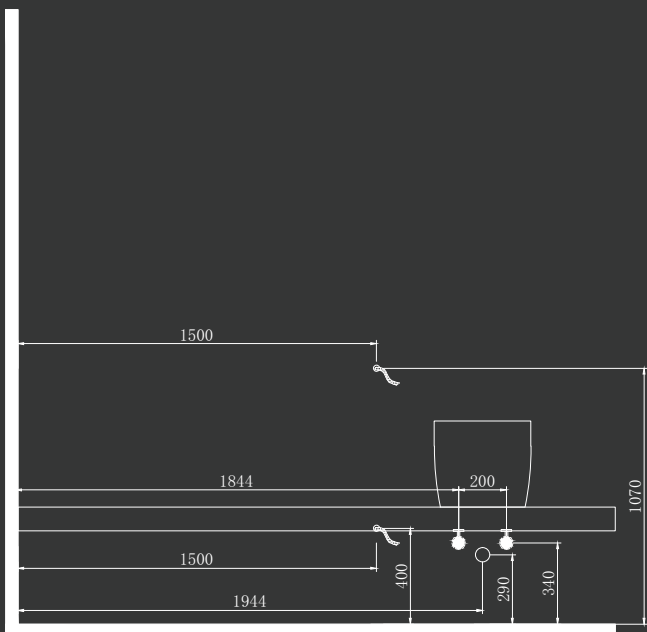

TOWEL RING:

WATER LEVEL:

AL-23-3165

AL-23-3166

AL-23-3167

AL-23-3168ABC

AL-23-3169

AL-23-3170