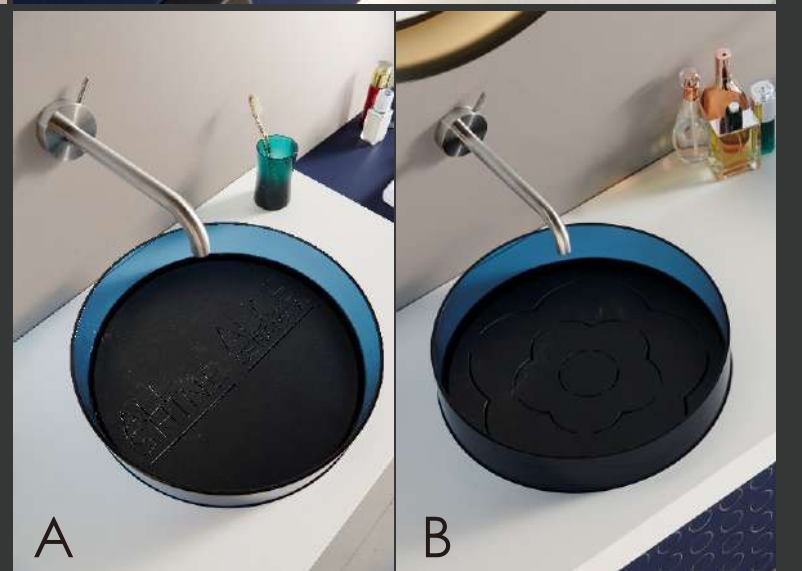

The philosophy in the past few years has prized All Shine industry and has brought All Shine bathroom furniture to the most beautiful bathrooms all around the world... included yours.

03

AL-22-3165

MAIN CABINET:
2400 x 500 x 850 mm