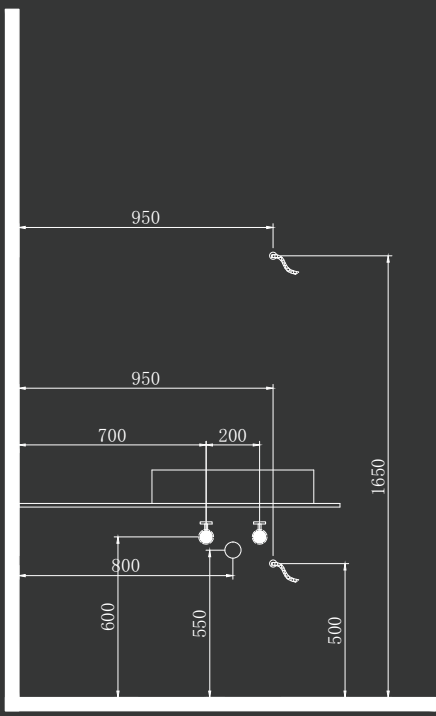

WATER LEVEL:

AL-6670