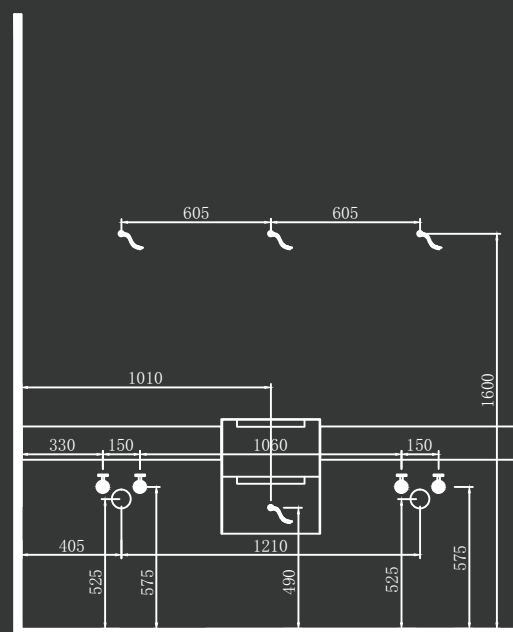

AL-23-3169