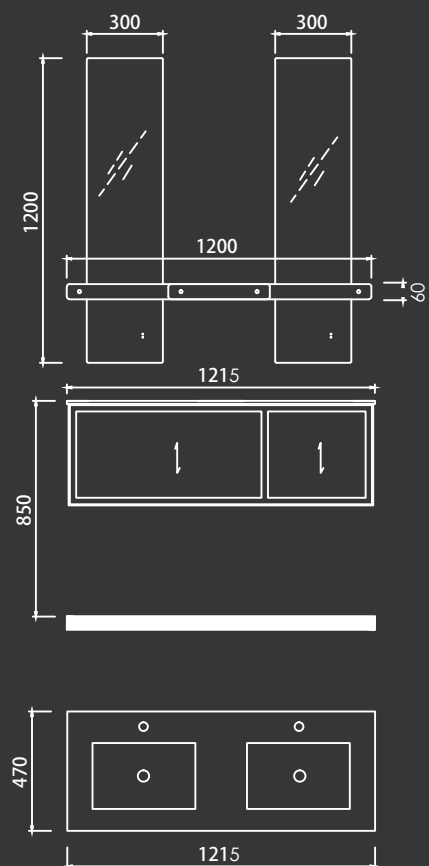

AL-23-3173B

23

AL-23-3173A/B

MAIN CABINET:
2250x 500 x 850 mm

MIRROR:
1000 x 35 x 1800 mm

24

25

AL-23-3175

92

93

AL-23-3206A

94

AL-23-3206B

95

96

AL-23-3206A/B
 MAIN CABINET:
 1500 x 500 x 850 mm
 MIRROR:
 500 x 35 x 1600 mm

97

AL-23-3207

MAIN CABINET:
1215 x 470 x 850 mm

MIRROR:
300 x 45 x 1200 mm

SHELF:
1200 x 150 x 60 mm

98

WE CAN'T CHANGE YOUR SUBJECTIVE CONSCIOUSNESS,
BUT WE WILL CONQUER YOUR EYEBALLS WITH BETTER
DESIGN WORKS, SO THAT YOUR HEART INSPIRATION CAN
BE PRESENTED BEAUTIFULLY!

MIRROR:
1500 x 170 x 1750 mm

104

105

AL-23-3209

MAIN CABINET:
1500 x 470 x 850 mm
MIRROR:
Φ1000 x 125 mm

106

107

AL-23-3210