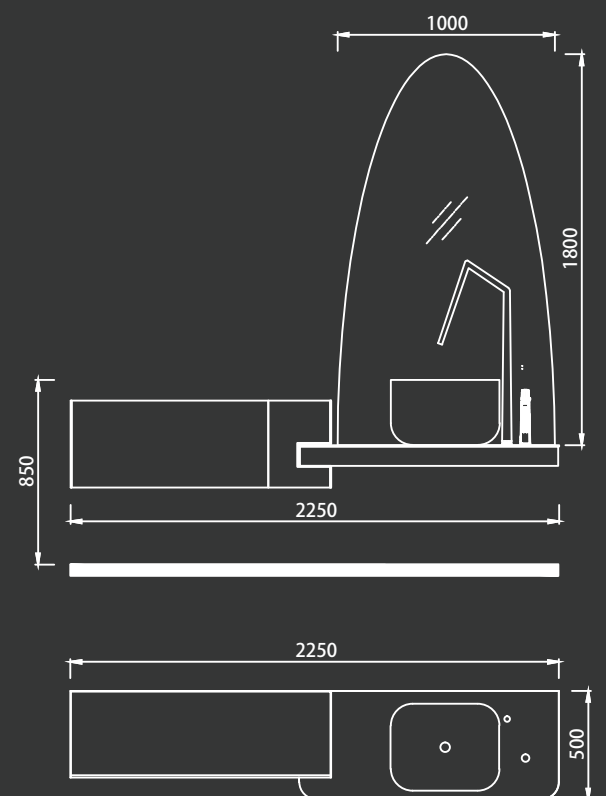

MAIN CABINET:
2600x 480 x 850 mm

MIRROR:
450 x 45 x 1600 mm
400 x 45 x 2000 mm
400 x 45 x 2000 mm

08

09

AL-23-3168A

10

AL-23-3168B

11

MAIN CABINET:
2000x 500 x 850 mm
MIRROR:
675 x 35 x 1175 mm
365 x 35 x 550 mm
615 x 35 x 1185 mm

18

19

AL-23-3172
 MAIN CABINET:
 2005x 545 x 850 mm
 MIRROR:
 900 x 125 x 900 mm

20

21

AL-23-3173A

22

AL-23-3173B

23

AL-23-3173A/B

MAIN CABINET:
2250x 500 x 850 mm

MIRROR:
1000 x 35 x 1800 mm

24

25

AL-23-3175

MAIN CABINET:
2200x 530 x 850 mm

MIRROR:
600 x 45 x 1600 mm

26

IN DIFFERENT ENVIRONMENTS, DIFFERENT SPACES,
DIFFERENT STYLES AND DIFFERENT THEMES,
WE WILL CREATE YOUR OWN WORKS IN A SUITABLE WAY!

WE WILL USE COLORS, LINES, SHAPES AND FUNCTIONS
TO MEET YOUR DEMANDS AS MUCH AS POSSIBLE!