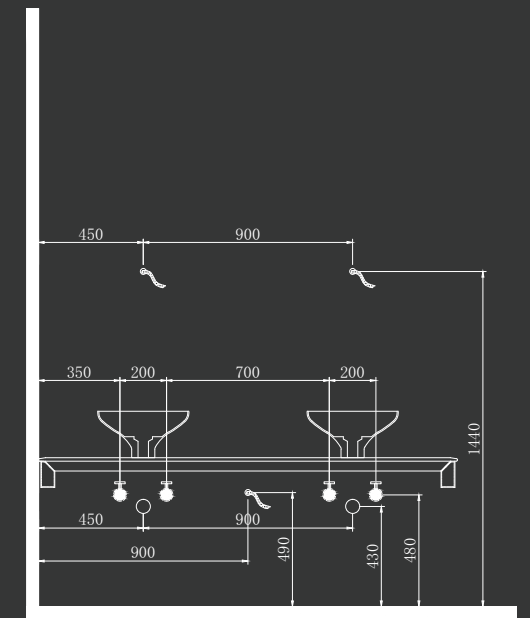

AL-23-3186

183