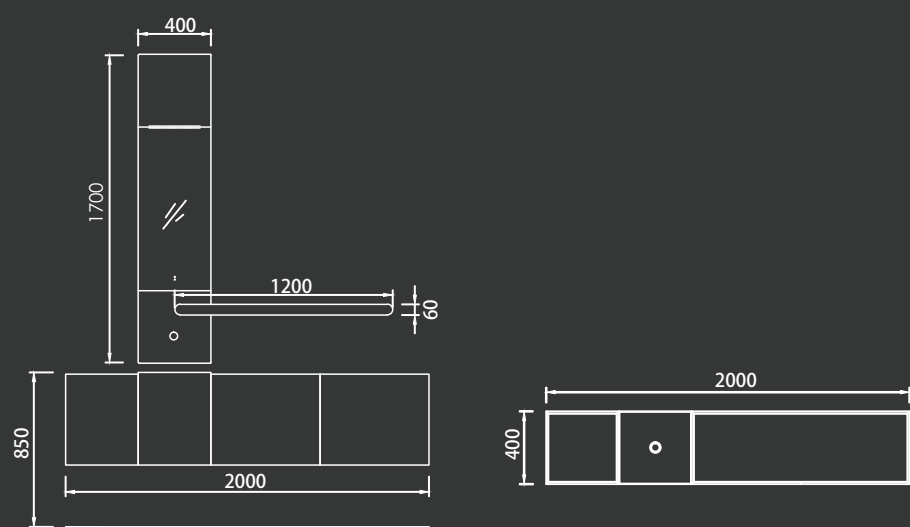

AL-23-3179

36

AL-23-3179

MAIN CABINET:
2500x 500 x 850 mm
MIRROR:
925 x 50 x 925 mm
SHELF:
600x 140x 600 mm

37

38

39

AL-23-3180