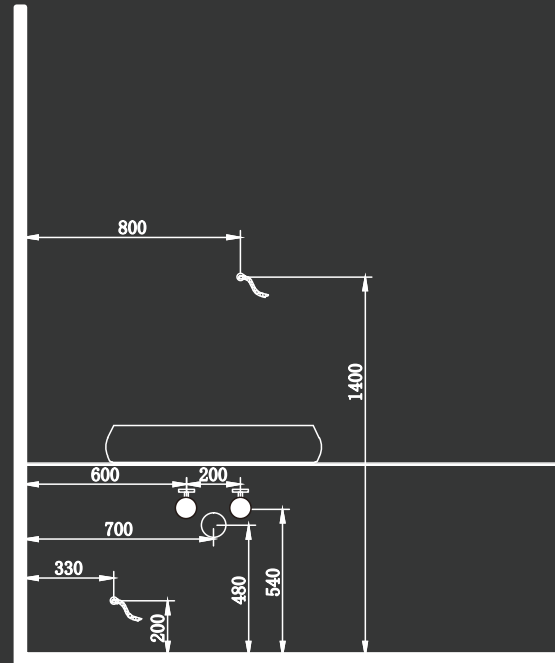

AL-23-3188