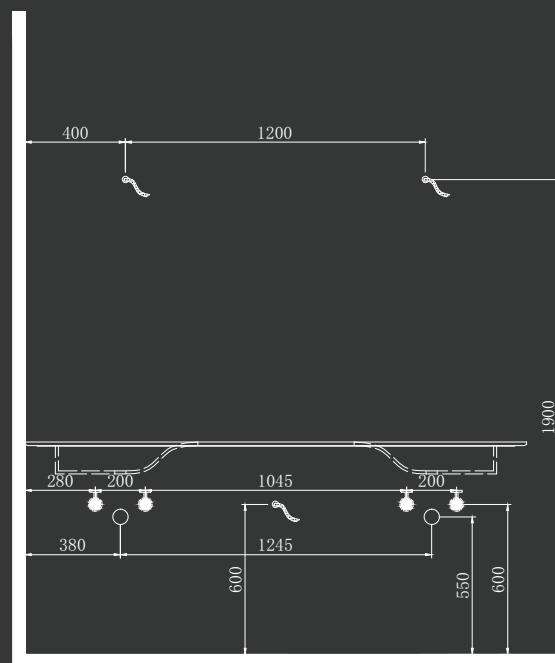

AL-23-3172