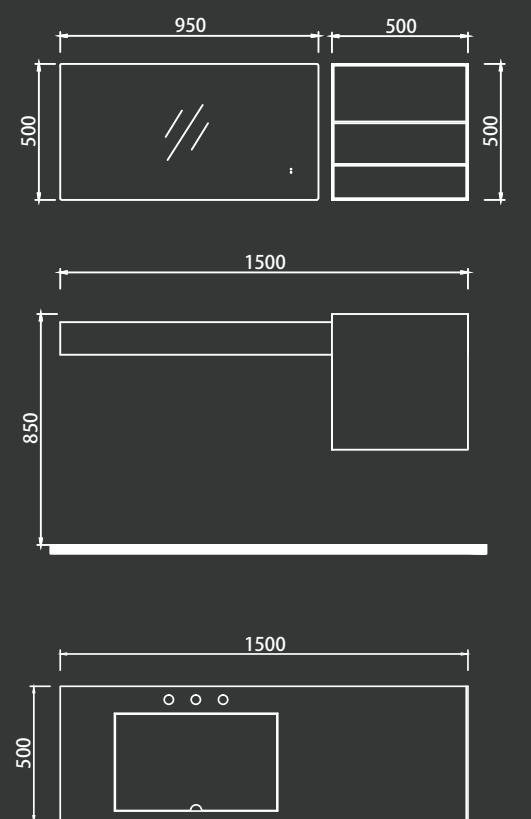

MAIN CABINET:
2600x 480 x 850 mm

MIRROR:
450 x 45 x 1600 mm
400 x 45 x 2000 mm
400 x 45 x 2000 mm

08

09

AL-23-3168A

10

AL-23-3168B

11

MAIN CABINET:
2000x 500 x 850 mm
MIRROR:
675 x 35 x 1175 mm
365 x 35 x 550 mm
615 x 35 x 1185 mm

18

19

AL-23-3172
 MAIN CABINET:
 2005x 545 x 850 mm
 MIRROR:
 900 x 125 x 900 mm

20

21

AL-23-3173A

22

MAIN CABINET:
2200x 530 x 850 mm

MIRROR:
600 x 45 x 1600 mm

26

IN DIFFERENT ENVIRONMENTS, DIFFERENT SPACES,
DIFFERENT STYLES AND DIFFERENT THEMES,
WE WILL CREATE YOUR OWN WORKS IN A SUITABLE WAY!

WE WILL USE COLORS, LINES, SHAPES AND FUNCTIONS
TO MEET YOUR DEMANDS AS MUCH AS POSSIBLE!

29

AL-23-3176

MAIN CABINET:
2000x 600 x 850 mm

MIRROR:
Φ1700 x 50 mm

30

31

AL-23-3177

- MAIN CABINET:
1500 x 500 x 850 mm
- MIRROR:
950 x 35 x 500 mm
- SHELF:
500x 120 x 500 mm