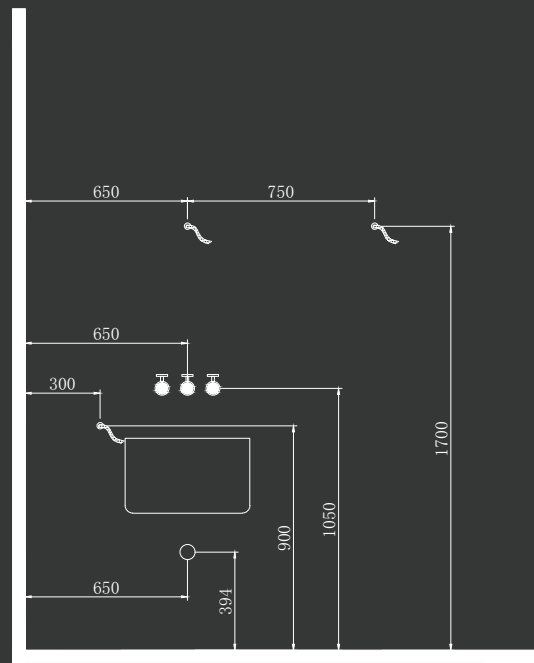

AL-23-3187AB