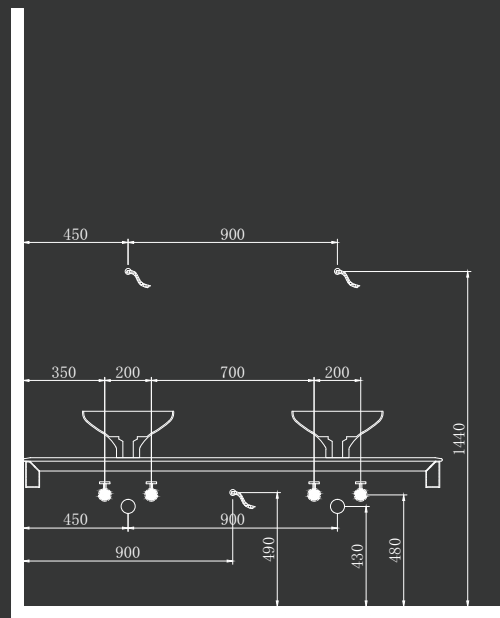

AL-23-3181
AL-23-3182AB
AL-23-3183