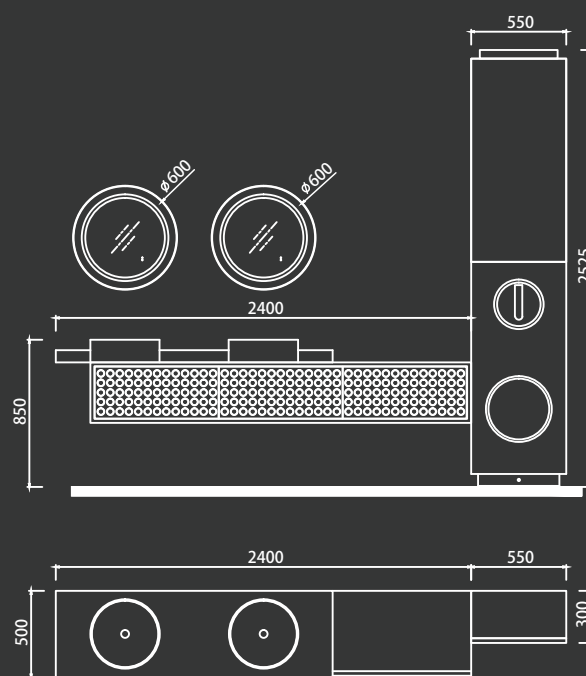

AL-22-3165

MAIN CABINET:
2400 x 500 x 850 mm

MIRROR:
Φ600 x 45 mm

SHELF:
550 x 300 x 2525 mm