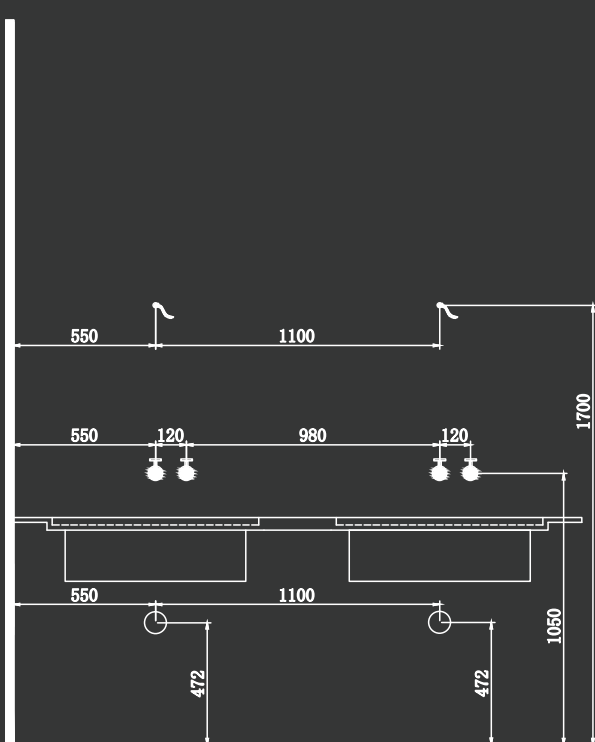

AL-23-3175