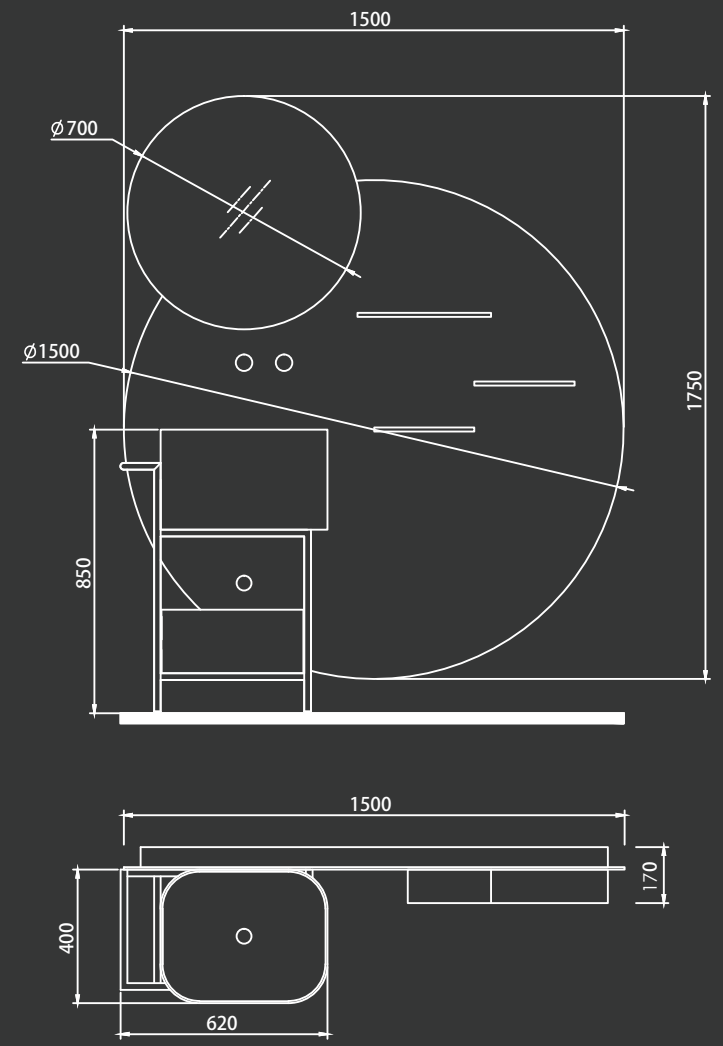

MAIN CABINET:
2600x 480 x 850 mm

MIRROR:
450 x 45 x 1600 mm
400 x 45 x 2000 mm
400 x 45 x 2000 mm

08

09

AL-23-3168A

10

AL-23-3168B

11

AL-23-3173B

23

AL-23-3173A/B

MAIN CABINET:
2250x 500 x 850 mm

MIRROR:
1000 x 35 x 1800 mm

24

25

AL-23-3175

IN DIFFERENT ENVIRONMENTS, DIFFERENT SPACES,
DIFFERENT STYLES AND DIFFERENT THEMES, WE WILL
CREATE YOUR OWN WORKS IN A SUITABLE WAY!

101

AL-23-3208A

102

AL-23-3208B

103

AL-23-3208A/B

MAIN CABINET:
620 x 400 x 850 mm

MIRROR:
1500 x 170 x 1750 mm

104

105

AL-23-3209

MAIN CABINET:
1500 x 470 x 850 mm
MIRROR:
Φ1000 x 125 mm

106

107

AL-23-3210