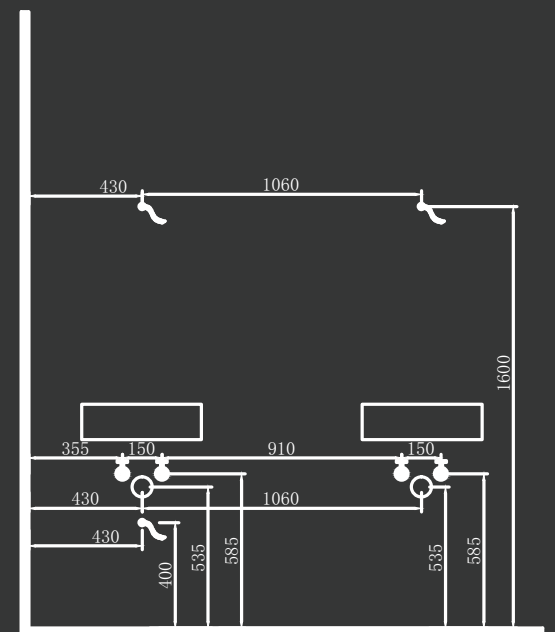

AL-23-3170

181