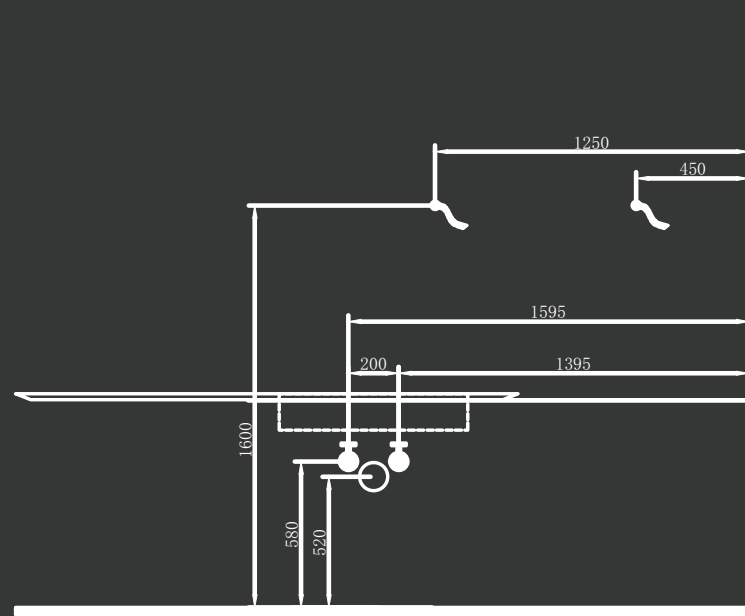

NI-11

Hidden trash can:
Φ350 x 190 mm

178

TOWEL RING:

AL-19
Towel Ring
580 x 360 x 1200 mm

179

AL-20
Towel Ring
570 x 300 x 1000 mm

180

TOWEL RING:

WATER LEVEL:

AL-23-3165

AL-23-3166

AL-23-3167

AL-23-3168ABC

AL-23-3169

AL-23-3170