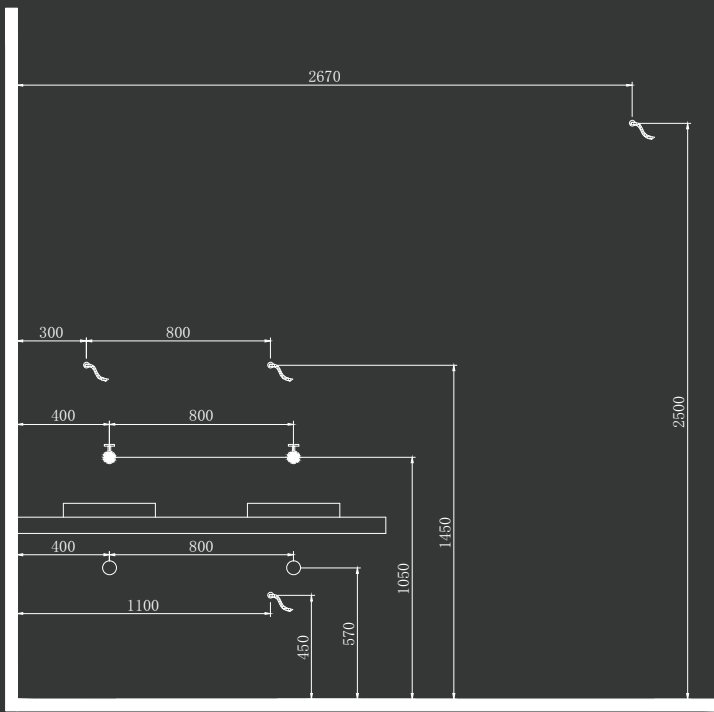

WATER LEVEL:

AL-23-3165