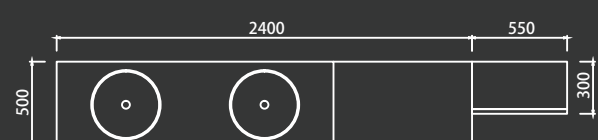

The philosophy in the past few years has prized All Shine industry and has brought All Shine bathroom furniture to the most beautiful bathrooms all around the world... included yours.

03

AL-22-3165

MAIN CABINET:  
2400 x 500 x 850 mm