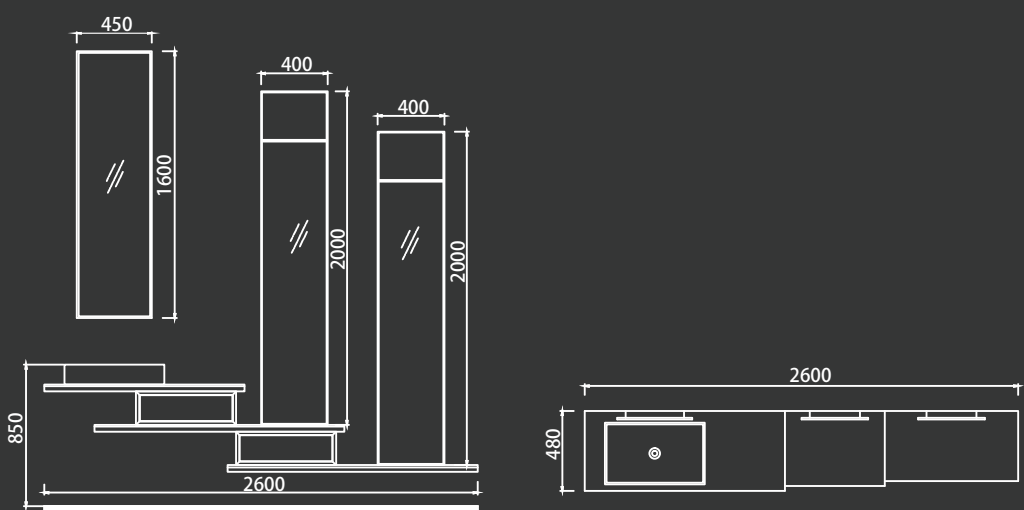

The philosophy in the past few years has prized All Shine industry and has brought All Shine bathroom furniture to the most beautiful bathrooms all around the world... included yours.

03

AL-22-3165

MAIN CABINET:  
2400 x 500 x 850 mm

MIRROR:  
Φ600 x 45 mm

SHELF:  
550 x 300 x 2525 mm

04

05

AL-23-3166  
 MAIN CABINET:  
 2920x 550 x 850 mm  
 MIRROR:  
 2000 x 45 x 500 mm  
 SHELF:  
 600x 140x 780 mm

06

07

AL-23-3167

MAIN CABINET:  
2600x 480 x 850 mm

MIRROR:  
450 x 45 x 1600 mm  
400 x 45 x 2000 mm  
400 x 45 x 2000 mm

08

09

AL-23-3168A

10

AL-23-3168B

11

AL-23-3168C

12

AL-23-3168A/B/C

MAIN CABINET:  
2500x 490 x 850 mm

MIRROR:  
Φ1500 x 45 mm

13

AL-23-3169  
 MAIN CABINET:  
 2020x 460 x 850 mm  
 MIRROR:  
 550 x 45 x 1600 mm  
 SHELF:  
 225x 140 x 1200 mm  
 150 x 120 x 930 mm