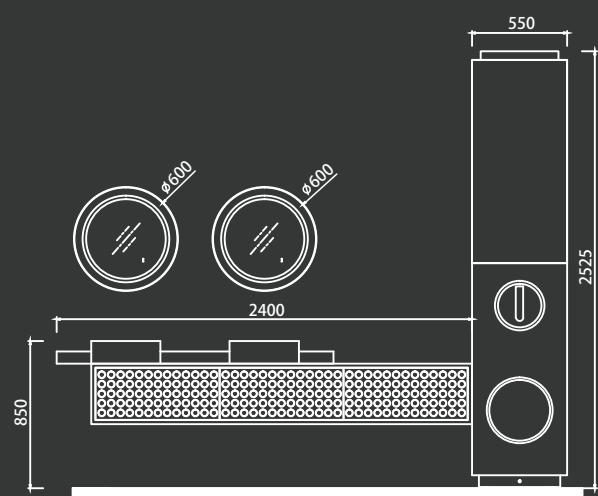

The philosophy in the past few years has prized All Shine industry and has brought All Shine bathroom furniture to the most beautiful bathrooms all around the world... included yours.

03

AL-22-3165

MAIN CABINET:  
2400 x 500 x 850 mm

MAIN CABINET:  
2600x 480 x 850 mm

MIRROR:  
450 x 45 x 1600 mm  
400 x 45 x 2000 mm  
400 x 45 x 2000 mm

08

09

AL-23-3168A

10

AL-23-3168B

11

AL-23-3168C

12

AL-23-3168A/B/C

MAIN CABINET:  
2500x 490 x 850 mm

MIRROR:  
Φ1500 x 45 mm

13

AL-23-3169  
 MAIN CABINET:  
 2020x 460 x 850 mm  
 MIRROR:  
 550 x 45 x 1600 mm  
 SHELF:  
 225x 140 x 1200 mm  
 150 x 120 x 930 mm