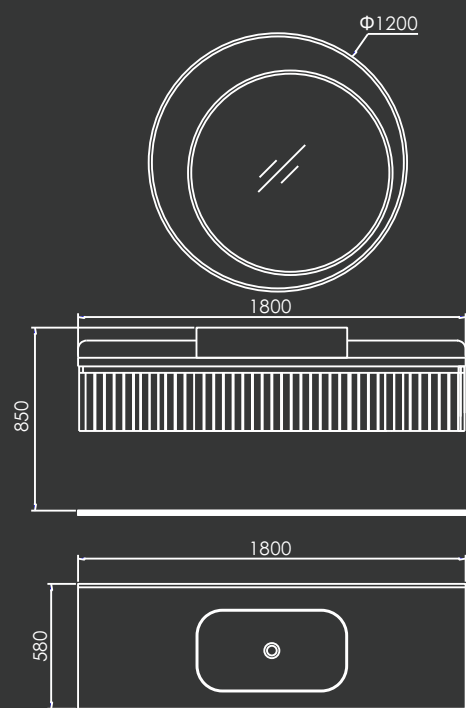

The philosophy in the past few years has prized All Shine industry and has brought All Shine bathroom furniture to the most beautiful bathrooms all around the world... included yours.

03

BL-010

MAIN CABINET:
1200x 500 x 850 mm
MIRROR:
1100 x 40 x 1200mm

04

05

BL-015

MAIN CABINET:
1800 x 580 x 850 mm

MIRROR:
Φ1200 x 40 mm

06

07

BL-016A

MAIN CABINET:
1600 x 580 x 850 mm
MIRROR:
Φ1200 x 40 mm

08

09

BL-016B
 MAIN CABINET:
 1600 x 580 x 850 mm
 MIRROR:
 Φ1200 x 40 mm

10

11

BL-019

MAIN CABINET:
1200 x 430 x 850 mm