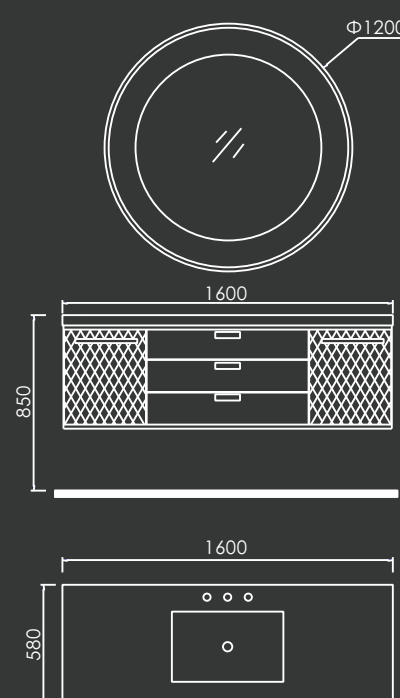

04

05

BL-015

MAIN CABINET:
1800 x 580 x 850 mm

MIRROR:
Φ1200 x 40 mm

06

07

BL-016A

MAIN CABINET:
1600 x 580 x 850 mm
MIRROR:
Φ1200 x 40 mm

08

09

BL-016B
 MAIN CABINET:
 1600 x 580 x 850 mm
 MIRROR:
 Φ1200 x 40 mm

10

11

BL-019

MAIN CABINET:
1200 x 430 x 850 mm

MIRROR:
Φ800 x 45 mm

12

IN DIFFERENT ENVIRONMENTS, DIFFERENT SPACES,
DIFFERENT STYLES AND DIFFERENT THEMES,
WE WILL CREATE YOUR OWN WORKS IN A SUITABLE WAY!

WE WILL USE COLORS, LINES, SHAPES AND FUNCTIONS
TO MEET YOUR DEMANDS AS MUCH AS POSSIBLE!

15

BL-020

MAIN CABINET:
2000 x 590 x 850 mm
MIRROR:
900 x 45 x 1600 mm

16

17

BL-021

MAIN CABINET:
1200 x 580 x 850 mm

MIRROR:
Φ1200 x 40 mm