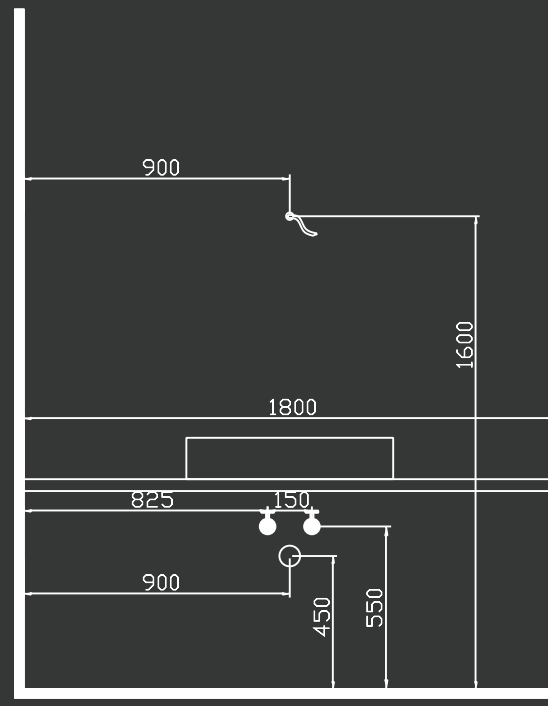

WATER LEVEL:

BL-015

35

36