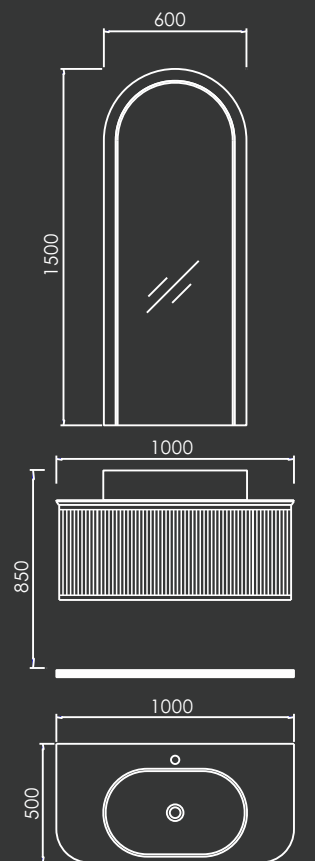

MAIN CABINET:
1600 x 580 x 850 mm
MIRROR:
Φ1200 x 40 mm

08

09

BL-016B
 MAIN CABINET:
 1600 x 580 x 850 mm
 MIRROR:
 Φ1200 x 40 mm

10

11

BL-019

MAIN CABINET:
1200 x 430 x 850 mm

18

19

BL-022A

MAIN CABINET:
2000 x 500 x 850 mm
MIRROR:
600 x 45 x 1500 mm

20

21

BL-022B

MAIN CABINET:
2000 x 500 x 850 mm
MIRROR:
600 x 45 x 1500 mm

22

23

BL-023A

MAIN CABINET:
1000 x 500 x 850 mm

MIRROR:
600 x 45 x 1500 mm

24

25

BL-023B

MAIN CABINET:
1000 x 500 x 850 mm

MIRROR:
600 x 45 x 1500 mm

26

WE CAN'T CHANGE YOUR SUBJECTIVE CONSCIOUSNESS,
BUT WE WILL CONQUER YOUR EYEBALLS WITH BETTER
DESIGN WORKS, SO THAT YOUR HEART INSPIRATION CAN
BE PRESENTED BEAUTIFULLY!