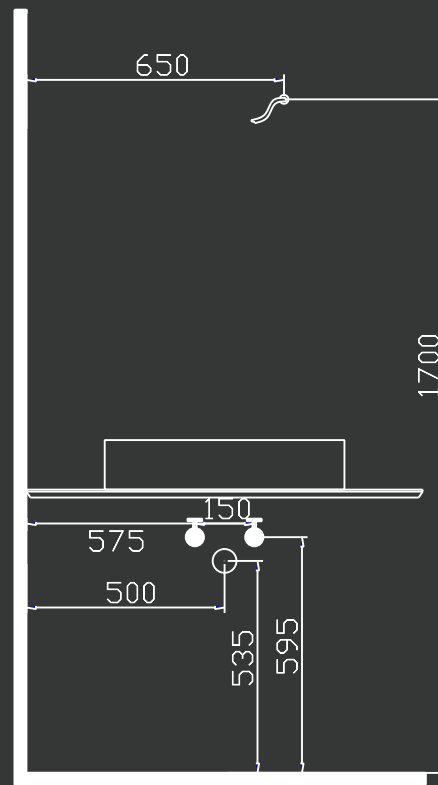

WATER LEVEL:

35

BL-023A/B

36