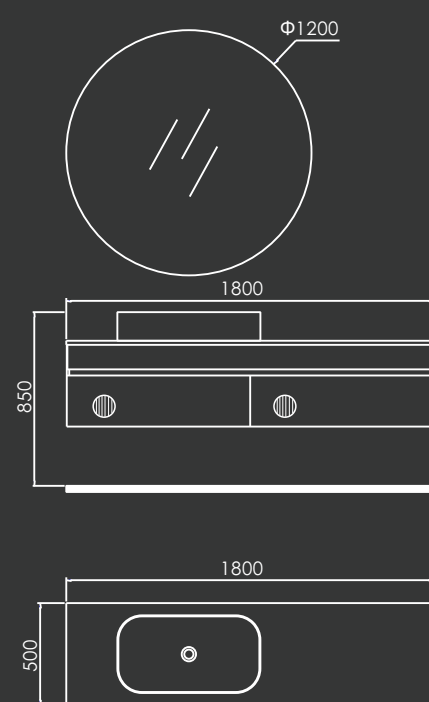

MAIN CABINET:
1600 x 580 x 850 mm
MIRROR:
Φ1200 x 40 mm

08

09

BL-016B
 MAIN CABINET:
 1600 x 580 x 850 mm
 MIRROR:
 Φ1200 x 40 mm

10

11

BL-019

MAIN CABINET:
1200 x 430 x 850 mm

MAIN CABINET:
1000 x 500 x 850 mm

MIRROR:
600 x 45 x 1500 mm

26

WE CAN'T CHANGE YOUR SUBJECTIVE CONSCIOUSNESS,
BUT WE WILL CONQUER YOUR EYEBALLS WITH BETTER
DESIGN WORKS, SO THAT YOUR HEART INSPIRATION CAN
BE PRESENTED BEAUTIFULLY!

IN DIFFERENT ENVIRONMENTS, DIFFERENT SPACES,
DIFFERENT STYLES AND DIFFERENT THEMES, WE WILL
CREATE YOUR OWN WORKS IN A SUITABLE WAY!

29

BL-024

MAIN CABINET:
1000 x 500 x 850 mm
MIRROR:
600 x 45 x 1200 mm

30

31

BL-025

MAIN CABINET:
1800 x 500 x 850 mm
MIRROR:
Φ1200 x 45 mm

32

33

BL-026

MAIN CABINET:
1200 x 500 x 850 mm
MIRROR:
600 x 40 x 1200 mm