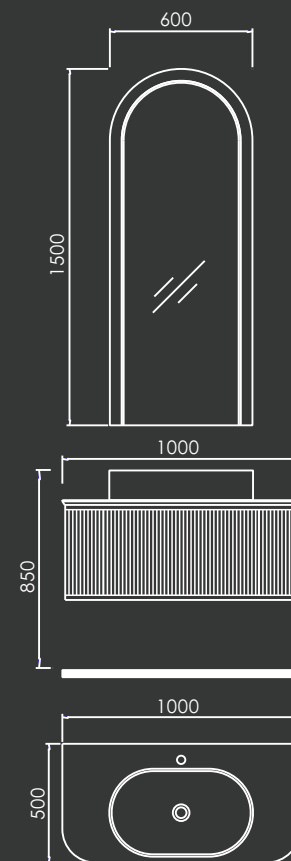

MAIN CABINET:
1600 x 580 x 850 mm
MIRROR:
Φ1200 x 40 mm

08

09

BL-016B
 MAIN CABINET:
 1600 x 580 x 850 mm
 MIRROR:
 Φ1200 x 40 mm

10

11

BL-019

MAIN CABINET:
1200 x 430 x 850 mm

18

19

BL-022A

MAIN CABINET:
2000 x 500 x 850 mm
MIRROR:
600 x 45 x 1500 mm

20

21

BL-022B

MAIN CABINET:
2000 x 500 x 850 mm
MIRROR:
600 x 45 x 1500 mm

22

23

BL-023A

MAIN CABINET:
1000 x 500 x 850 mm

MIRROR:
600 x 45 x 1500 mm

24

25

BL-023B

MAIN CABINET:
1000 x 500 x 850 mm

MIRROR:
600 x 45 x 1500 mm

26

WE CAN'T CHANGE YOUR SUBJECTIVE CONSCIOUSNESS,
BUT WE WILL CONQUER YOUR EYEBALLS WITH BETTER
DESIGN WORKS, SO THAT YOUR HEART INSPIRATION CAN
BE PRESENTED BEAUTIFULLY!