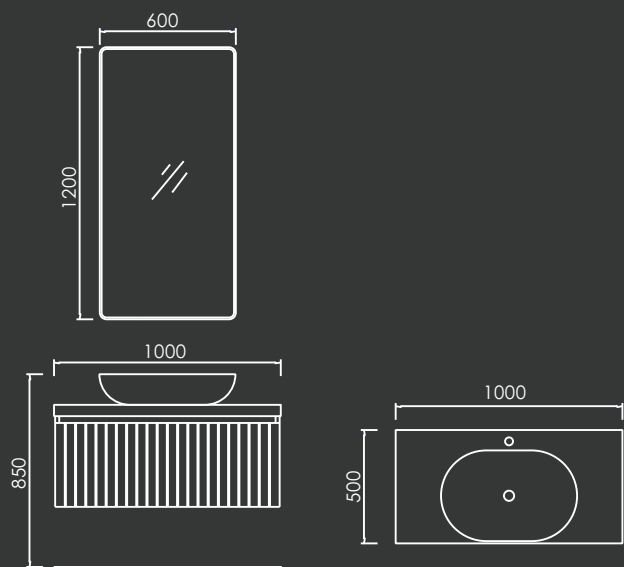

MAIN CABINET:
1000 x 500 x 850 mm

MIRROR:
600 x 45 x 1500 mm

26

WE CAN'T CHANGE YOUR SUBJECTIVE CONSCIOUSNESS,
BUT WE WILL CONQUER YOUR EYEBALLS WITH BETTER
DESIGN WORKS, SO THAT YOUR HEART INSPIRATION CAN
BE PRESENTED BEAUTIFULLY!

IN DIFFERENT ENVIRONMENTS, DIFFERENT SPACES,
DIFFERENT STYLES AND DIFFERENT THEMES, WE WILL
CREATE YOUR OWN WORKS IN A SUITABLE WAY!

29

BL-024

MAIN CABINET:
1000 x 500 x 850 mm
MIRROR:
600 x 45 x 1200 mm

30

31

BL-025

MAIN CABINET:
1800 x 500 x 850 mm
MIRROR:
Φ1200 x 45 mm

32

33

BL-026

MAIN CABINET:
1200 x 500 x 850 mm
MIRROR:
600 x 40 x 1200 mm