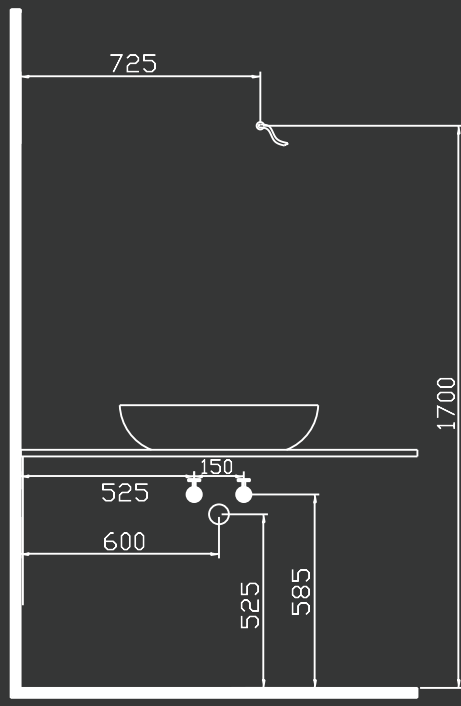

WATER LEVEL:

BL-010