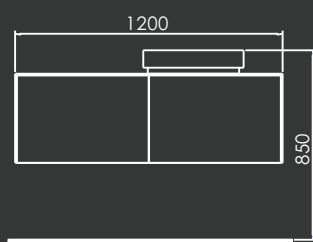

BL-019

MAIN CABINET:
1200 x 430 x 850 mm

MIRROR:
Φ800 x 45 mm