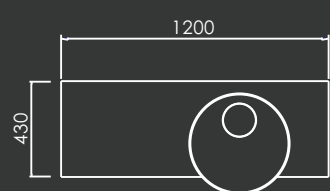

BL-019

MAIN CABINET:
1200 x 430 x 850 mm

MIRROR:
Φ800 x 45 mm