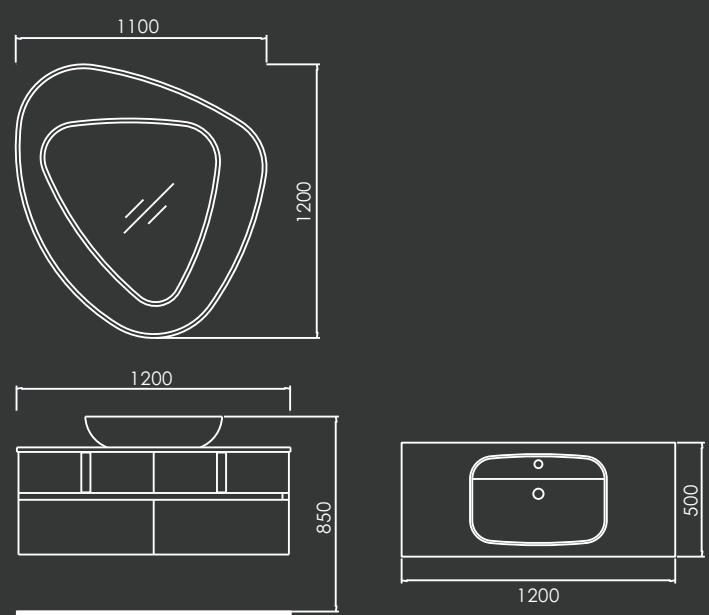

The philosophy in the past few years has prized All Shine industry and has brought All Shine bathroom furniture to the most beautiful bathrooms all around the world... included yours.

03

BL-010

MAIN CABINET:
1200x 500 x 850 mm
MIRROR:
1100 x 40 x 1200mm

04

05

BL-015

MAIN CABINET:
1800 x 580 x 850 mm

MIRROR:
Φ1200 x 40 mm

06

07

BL-016A

MAIN CABINET:
1600 x 580 x 850 mm
MIRROR:
Φ1200 x 40 mm

08

09

BL-016B
 MAIN CABINET:
 1600 x 580 x 850 mm
 MIRROR:
 Φ1200 x 40 mm

10

11

BL-019

MAIN CABINET:
1200 x 430 x 850 mm