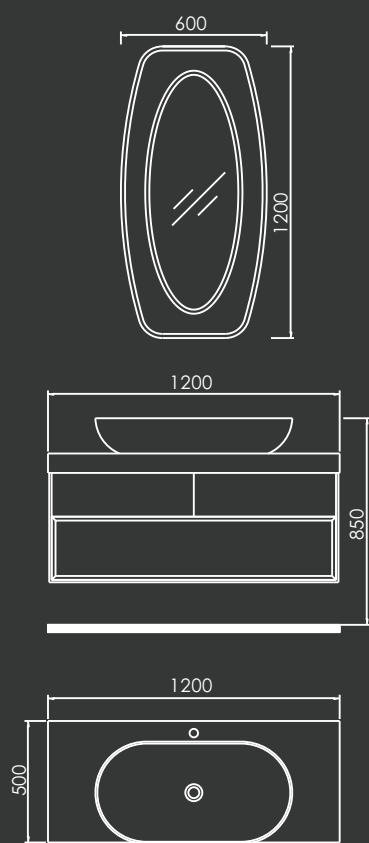

MAIN CABINET:
1600 x 580 x 850 mm
MIRROR:
Φ1200 x 40 mm

08

09

BL-016B
 MAIN CABINET:
 1600 x 580 x 850 mm
 MIRROR:
 Φ1200 x 40 mm

10

11

BL-019

MAIN CABINET:
1200 x 430 x 850 mm

18

19

BL-022A

MAIN CABINET:
2000 x 500 x 850 mm
MIRROR:
600 x 45 x 1500 mm

20

21

BL-022B

MAIN CABINET:
2000 x 500 x 850 mm
MIRROR:
600 x 45 x 1500 mm

IN DIFFERENT ENVIRONMENTS, DIFFERENT SPACES,
DIFFERENT STYLES AND DIFFERENT THEMES, WE WILL
CREATE YOUR OWN WORKS IN A SUITABLE WAY!

29

BL-024

MAIN CABINET:
1000 x 500 x 850 mm
MIRROR:
600 x 45 x 1200 mm

30

31

BL-025

MAIN CABINET:
1800 x 500 x 850 mm
MIRROR:
Φ1200 x 45 mm

32

33

BL-026

MAIN CABINET:
1200 x 500 x 850 mm
MIRROR:
600 x 40 x 1200 mm