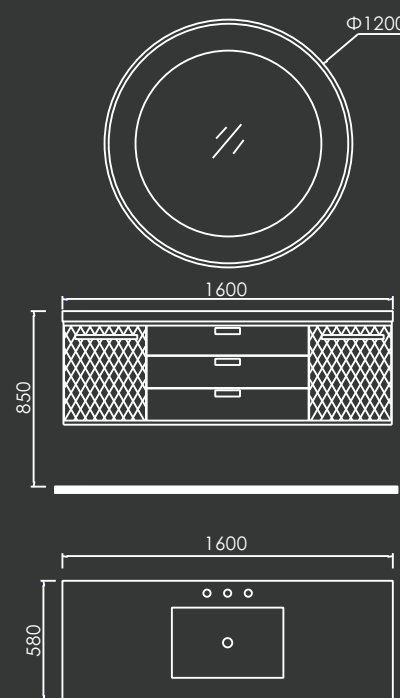

The philosophy in the past few years has prized All Shine industry and has brought All Shine bathroom furniture to the most beautiful bathrooms all around the world... included yours.

03

BL-010

MAIN CABINET:
1200x 500 x 850 mm
MIRROR:
1100 x 40 x 1200mm

04

05

BL-015

MAIN CABINET:
1800 x 580 x 850 mm

MIRROR:
Φ1200 x 40 mm

06

07

BL-016A

MAIN CABINET:
1600 x 580 x 850 mm
MIRROR:
Φ1200 x 40 mm

08

09

BL-016B
 MAIN CABINET:
 1600 x 580 x 850 mm
 MIRROR:
 Φ1200 x 40 mm

10

11

BL-019

MAIN CABINET:
1200 x 430 x 850 mm

15

BL-020

MAIN CABINET:
2000 x 590 x 850 mm
MIRROR:
900 x 45 x 1600 mm

16

17

BL-021

MAIN CABINET:
1200 x 580 x 850 mm

MIRROR:
Φ1200 x 40 mm