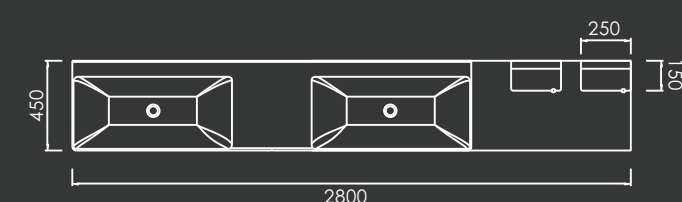

The philosophy in the past few years has prized All Shine industry and has brought All Shine bathroom furniture to the most beautiful bathrooms all around the world... included yours.

03

AL-22-3121

MAIN CABINET:
3000x 580 x 850 mm

MIRROR:
900 x 35 x 1650mm

04

05

AL-22-3122
 MAIN CABINET:
 2200x 600 x 850 mm
 MIRROR:
 2200 x 45 x 600mm
 SHELF:
 1090x 120x 90mm

06

07

AL-22-3123

- MAIN CABINET:
2800 x 450 x 850 mm
- MIRROR:
410 x 140 x 1850mm
- SHELF:
250 x 150 x 2200mm
- Towel Ring:
360 x 85 x 1480mm

08

09

AL-22-3125

MAIN CABINET:
2000x 450 x 850 mm

MIRROR:
2000 x 45 x 500mm

10

11

12

AL-22-3126

MAIN CABINET:
2000 x 450 x 850 mm

MIRROR:
400 x 45 x 1600mm

SHELF:
360 x 85 x 1480mm

13

14

AL-22-3127

- MAIN CABINET:
2000 x 560 x 850 mm
- MIRROR:
2000 x 45 x 600mm
- SHELF:
2000 x 130 x 60mm