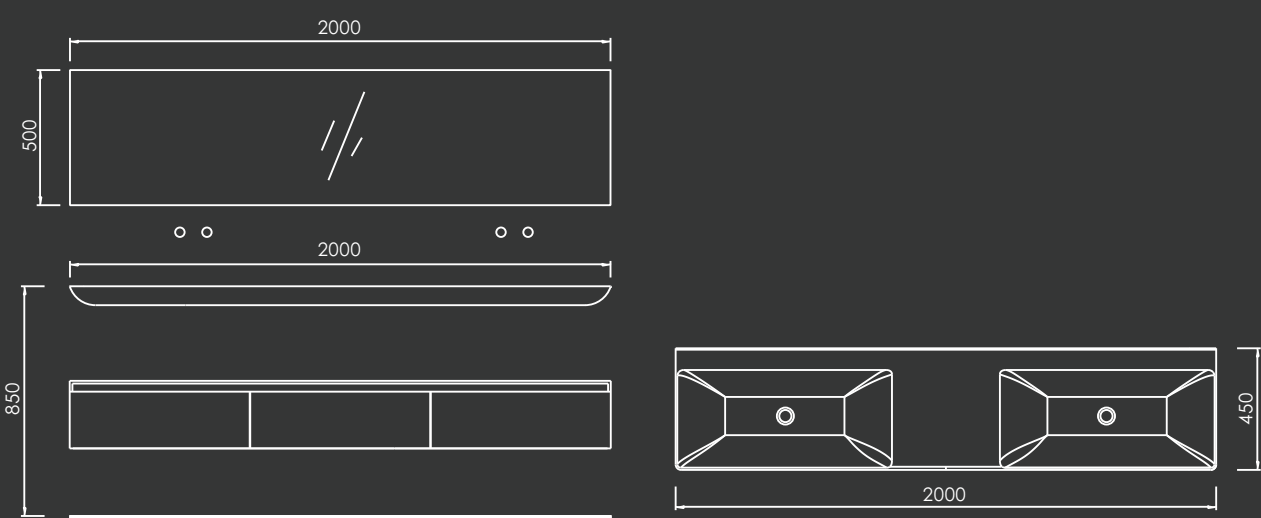

AL-22-3125

MAIN CABINET:
2000x 450 x 850 mm

MIRROR:
2000 x 45 x 500mm

10