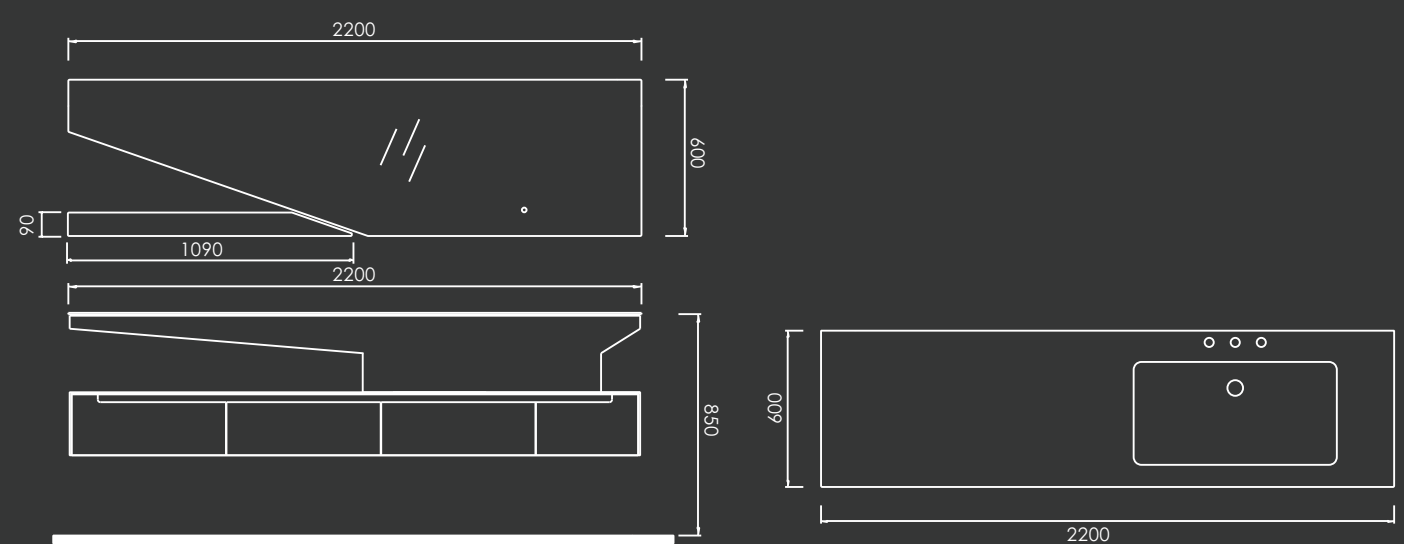

AL-22-3122
MAIN CABINET:
2200x 600 x 850 mm
MIRROR:
2200 x 45 x 600mm
SHELF:
1090x 120x 90mm

06