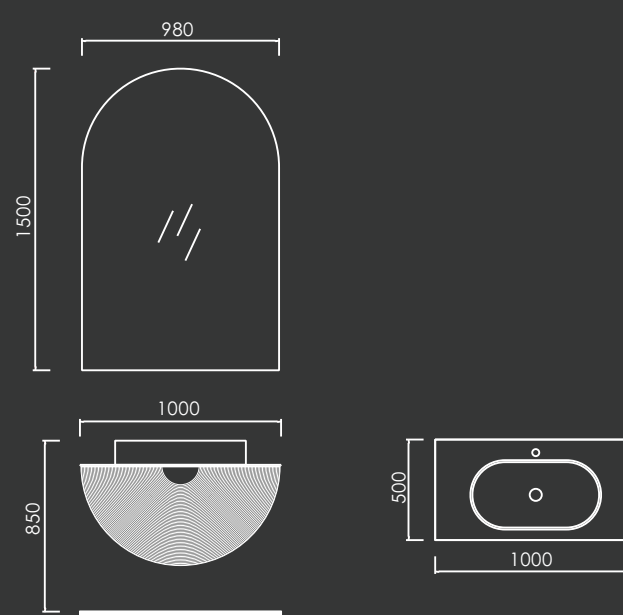

MIRROR:
900 x 35 x 1650mm

04

05

AL-22-3122
 MAIN CABINET:
 2200x 600 x 850 mm
 MIRROR:
 2200 x 45 x 600mm
 SHELF:
 1090x 120x 90mm

06

07

AL-22-3123

- MAIN CABINET:
2800 x 450 x 850 mm
- MIRROR:
410 x 140 x 1850mm
- SHELF:
250 x 150 x 2200mm
- Towel Ring:
360 x 85 x 1480mm

02

AL-22-3149

MAIN CABINET:
500 x 500 x 850 mm

MIRROR:
500 x 2500 mm

58

LET OUR BATHROOM FURNITURE AND BATHROOM SPACE DESIGN WORK
LOOK FORWARD TO CHANGING YOUR PRIVATE SPACE! FINALLY,
REACH A PRIVATE SPACE THAT MAKES YOU WANT TO STAY!

61

01

02

AL-22-3150

MAIN CABINET:
1000 x 500 x 850 mm

MIRROR:
980 x 45 x 1500 mm

62

63

AL-22-3151
 MAIN CABINET:
 1600 x 570 x 850 mm
 MIRROR:
 400 x 40 x 1500mm
 SHELF:
 1600 x 120 x 60mm

64

65

01

02

AL-22-3152

MAIN CABINET:
1200 x 500 x 850 mm

MIRROR:
Φ600 x 45 mm