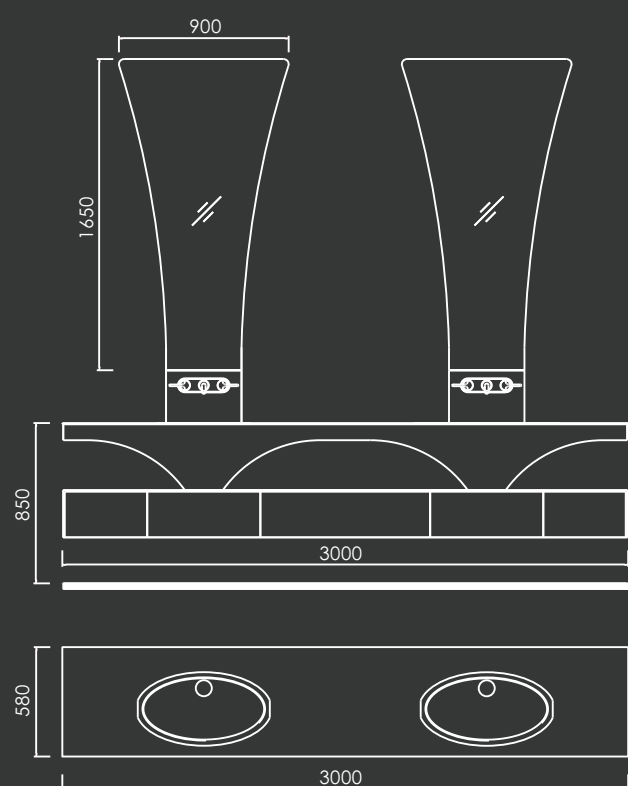

AL-22-3121

MAIN CABINET:
3000x 580 x 850 mm

MIRROR:
900 x 35 x 1650mm

04