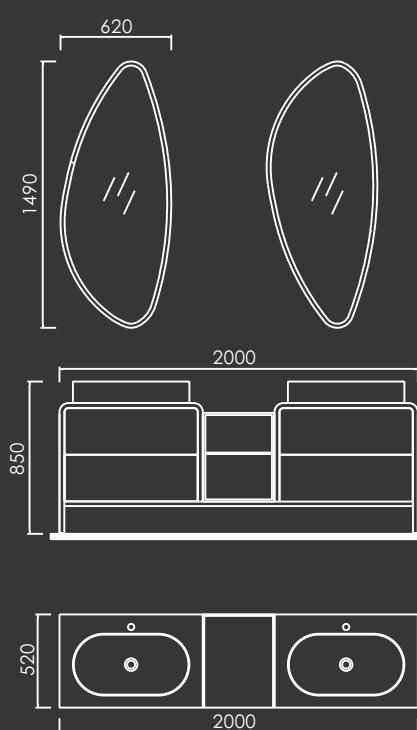

AL-22-3126

MAIN CABINET:
2000 x 450 x 850 mm

MIRROR:
400 x 45 x 1600mm

SHELF:
360 x 85 x 1480mm

13

14

AL-22-3127

- MAIN CABINET:
2000 x 560 x 850 mm
- MIRROR:
2000 x 45 x 600mm
- SHELF:
2000 x 130 x 60mm

15

AL-22-3128
 MAIN CABINET:
 1800 x 520 x 850 mm
 MIRROR:
 400 x 45 x 1600mm
 SHELF:
 1150 x 150 x 500mm

16

17

AL-22-3129

MAIN CABINET:
1680 x 500 x 850 mm

MIRROR:
450 x 45 x 2000 mm
525 x 45 x 400 mm

SHELF:
1200 x 120 x 50 mm

18

WE HAVE BEEN ADDING TO
YOUR BATHROOM SPACE,
WHICH IS FULL OF PERSONALITY
AND CHARM, AND ARE ON THE
WAY OF CONTINUOUS CREATION!

21

22

AL-22-3130

MAIN CABINET:
2000x 500 x 850 mm

MIRROR:
800 x 45 x 1600mm

23

01

02

AL-22-3131

MAIN CABINET:

2000x 520 x 850 mm

MIRROR:

620 x 45 x 1490mm

24