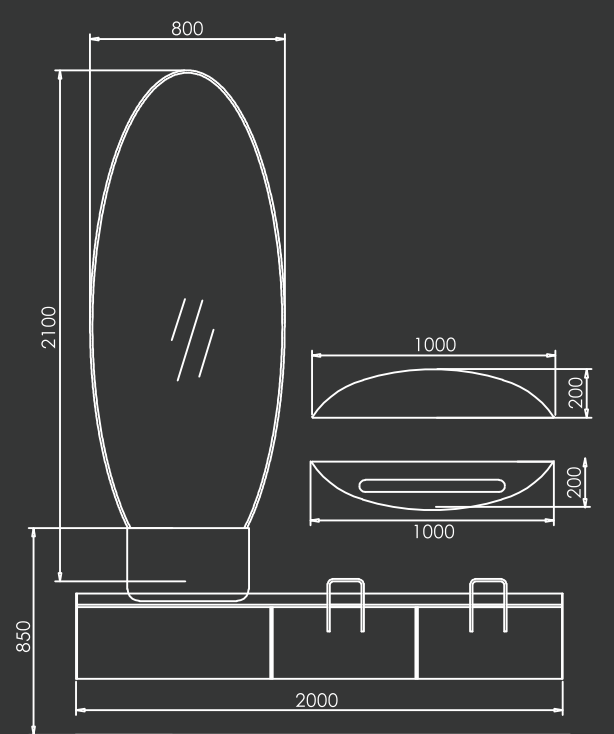

2000 x 120 x 80mm

42

43

44

AL-21-3101

- MAIN CABINET:
2000 x 500 x 850 mm
- MIRROR:
800 x 35 x 2100mm
- SHELF:
1000 x 45 x 200mm
1000 x 125 x 200mm

45

AL-21-3102

- MAIN CABINET:
2000x 500 x 850 mm
- MIRROR:
500 x 45 x 1600mm
400 x 10 x 400mm
- SHELF:
1480 x 110 x 150mm

46

47

AL-21-3103

MAIN CABINET:
2000x 500 x 850 mm

MIRROR:
2000 x 45 x 800mm

48

49

AL-21-3105

MAIN CABINET:
2000x 500 x 850 mm

MIRROR:
2000 x 45 x 800mm

DECORATIVE SHEET:
2000 x 48 x 200mm

50

51

52

AL-21-3106