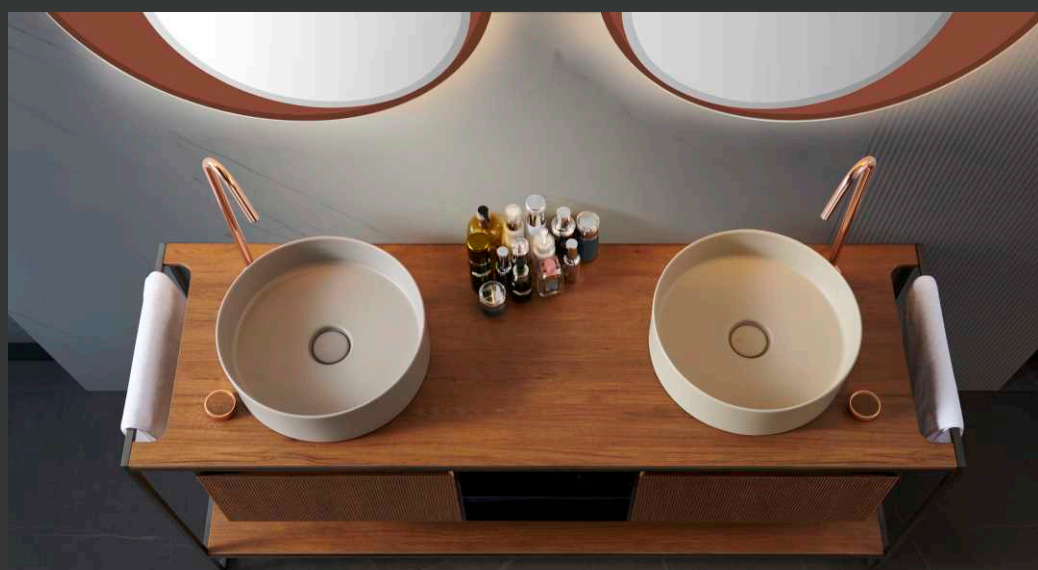

57

01

02

AL-21-3108

MAIN CABINET:
1600 x 500 x 850 mm
MIRROR:
Φ700mm

58