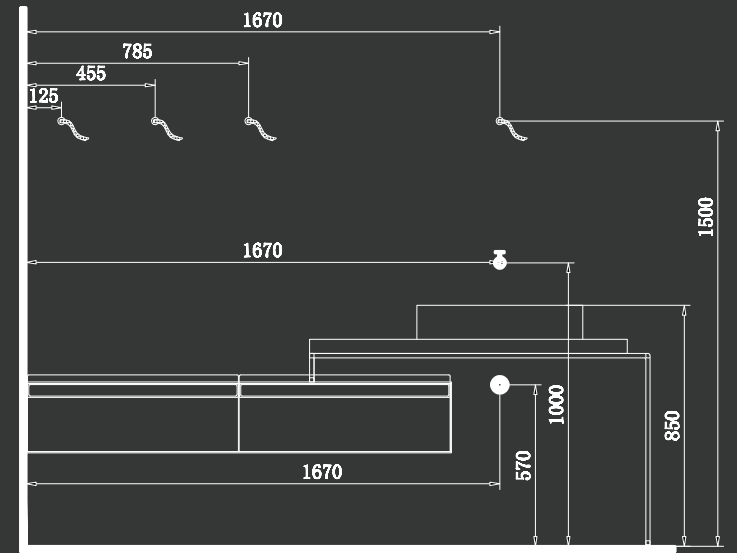

CH-12
Φ120 mm

103

FD-01
630 x 300 x 1700 mm

FAUCET DISPLAY STAND:

104

WATER LEVEL:

AL-21-3097

AL-21-3098

AL-21-3107

AL-21-3108

AL-21-3109

108

WATER LEVEL:

AL-21-3110/3111

AL-21-3112

AL-21-3113AB/1135

109

AL-21-3116

AL-21-3117

AL-21-3118/3119

AL-21-3120

110

ALICE
CERAMICA

Art Director _ Artist _ Designer
Massimiliano Braconi