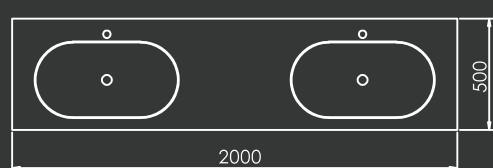

05

AL-21-3083

MAIN CABINET:
3000x 1000 x 850 mm
MIRROR:
750 x 120 x 1950 mm

06

07

AL-21-3085

MAIN CABINET:
3000x 900 x 850 mm
MIRROR:
2665 x390 x 1200 mm

08

09

10

AL-21-3086
 MAIN CABINET:
 2070x 700 x 850 mm
 MIRROR:
 2070 x200 x 1650 mm

11

AL-21-3087A

MAIN CABINET:
2000x 500 x 850 mm
MIRROR:
500 x 300 x 1500mm

12

13

AL-21-3087B

MAIN CABINET:
2000x 500 x 850 mm

MIRROR:
500 x 300 x 1500mm

14

15

AL-21-3088

MAIN CABINET:
2000x 500 x 850 mm
MIRROR:
2000 x 50 x 1110mm
Φ600 x 40

16

17

AL-21-3089

MAIN CABINET:
1800x 600 x 850 mm
MIRROR:
1800 x50 x 1000mm

18

NATURE IS ALWAYS MYSTERIOUS

Nature is always mysterious, with the inspiration of design team designed, researched and developed it, the primitive strength of nature spurts thinly, continuously and it was kept for a long-time just as a sculpture.