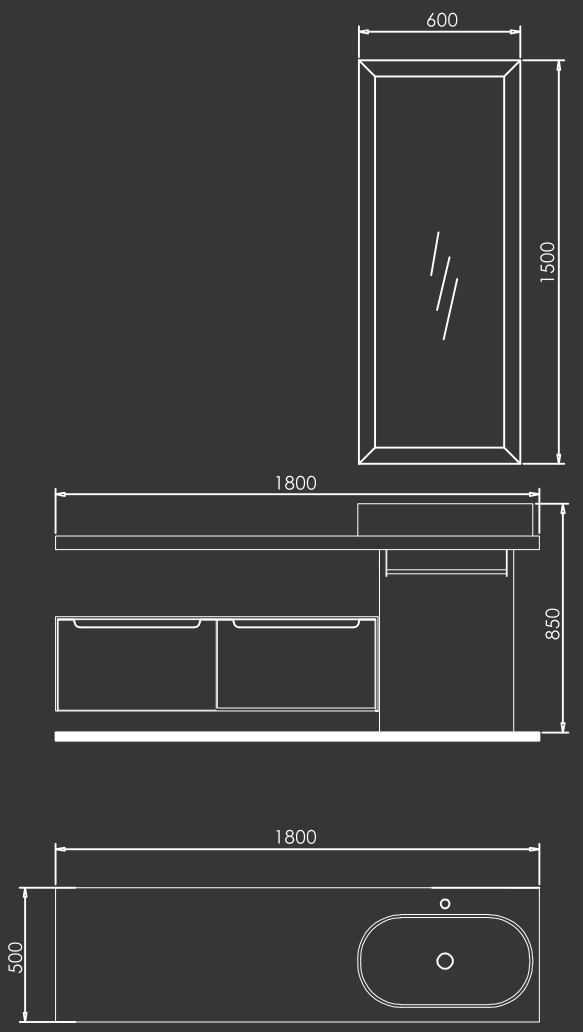

- MAIN CABINET:
2000x 500 x 850 mm
- MIRROR:
500 x 45 x 1600mm
400 x 10 x 400mm
- SHELF:
1480 x 110 x 150mm

46

47

AL-21-3103

MAIN CABINET:
2000x 500 x 850 mm

MIRROR:
2000 x 45 x 800mm

48

49

AL-21-3105

MAIN CABINET:
2000x 500 x 850 mm

MIRROR:
2000 x 45 x 800mm

DECORATIVE SHEET:
2000 x 48 x 200mm

50

51

52

AL-21-3106

- MAIN CABINET:
2000x 500 x 850 mm
- MIRROR:
800 x 35 x 2100mm
- SHELF:
1000 x 45 x 200mm
1000 x 125 x 200mm

53

AL-21-3107A
 MAIN CABINET:
 1800x 500 x 850 mm
 MIRROR:
 600 x 110 x 1500mm

54

55

AL-21-3107B

MAIN CABINET:
1800x 500 x 850 mm

MIRROR:
600 x 110 x 1500mm

56

57

01

02

AL-21-3108

MAIN CABINET:
1600 x 500 x 850 mm
MIRROR:
Φ700mm