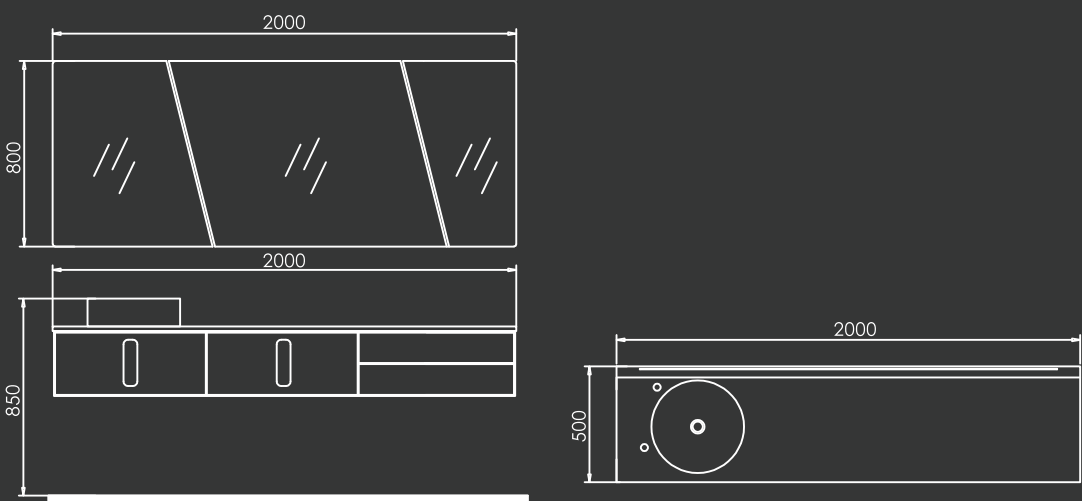

AL-21-3103

MAIN CABINET:
2000x 500 x 850 mm

MIRROR:
2000 x 45 x 800mm

48