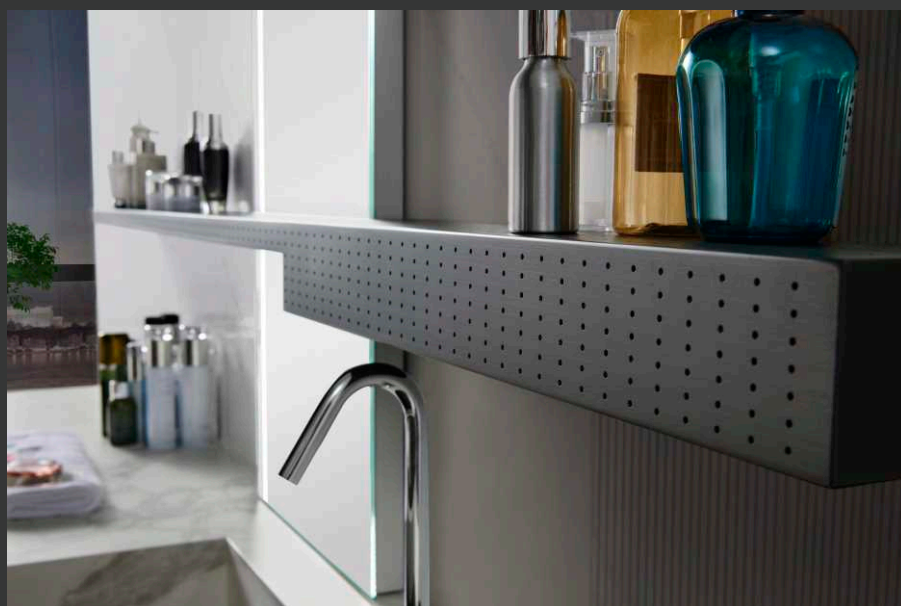

AL-21-3100

MAIN CABINET:

2000x 585 x 850 mm

MIRROR:

400 x 35 x 1900mm

SHELF:

2000 x 120 x 80mm