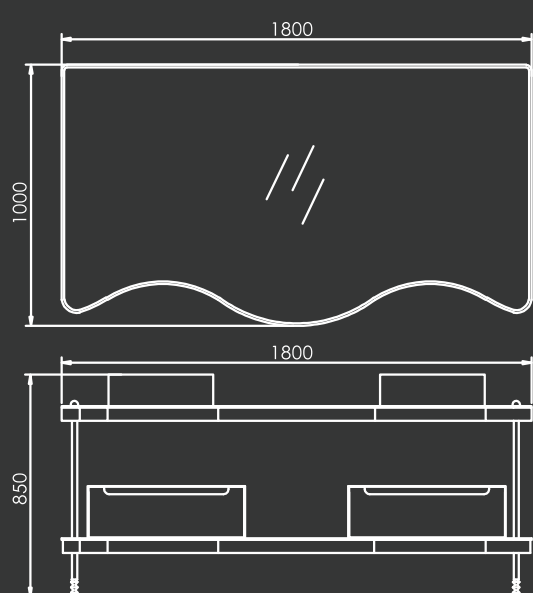

05

AL-21-3083

MAIN CABINET:
3000x 1000 x 850 mm
MIRROR:
750 x 120 x 1950 mm

06

07

AL-21-3085

MAIN CABINET:
3000x 900 x 850 mm
MIRROR:
2665 x390 x 1200 mm

08

09

10

AL-21-3086
 MAIN CABINET:
 2070x 700 x 850 mm
 MIRROR:
 2070 x200 x 1650 mm

11

AL-21-3087A

MAIN CABINET:
2000x 500 x 850 mm
MIRROR:
500 x 300 x 1500mm

12

13

AL-21-3087B

MAIN CABINET:
2000x 500 x 850 mm

MIRROR:
500 x 300 x 1500mm

14

15

AL-21-3088

MAIN CABINET:
2000x 500 x 850 mm
MIRROR:
2000 x 50 x 1110mm
Φ600 x 40

16

17

AL-21-3089

MAIN CABINET:
1800x 600 x 850 mm
MIRROR:
1800 x50 x 1000mm

18

NATURE IS ALWAYS MYSTERIOUS

Nature is always mysterious, with the inspiration of design team designed, researched and developed it, the primitive strength of nature spurts thinly, continuously and it was kept for a long-time just as a sculpture.