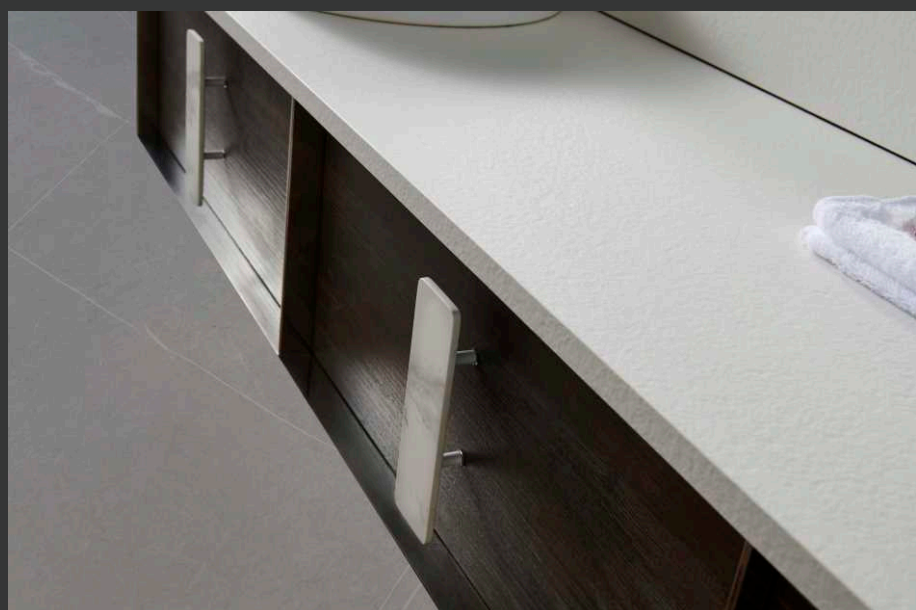

- MAIN CABINET:
2000x 500 x 850 mm
- MIRROR:
500 x 45 x 1600mm
400 x 10 x 400mm
- SHELF:
1480 x 110 x 150mm

46

47

AL-21-3103

MAIN CABINET:
2000x 500 x 850 mm

MIRROR:
2000 x 45 x 800mm

48

49