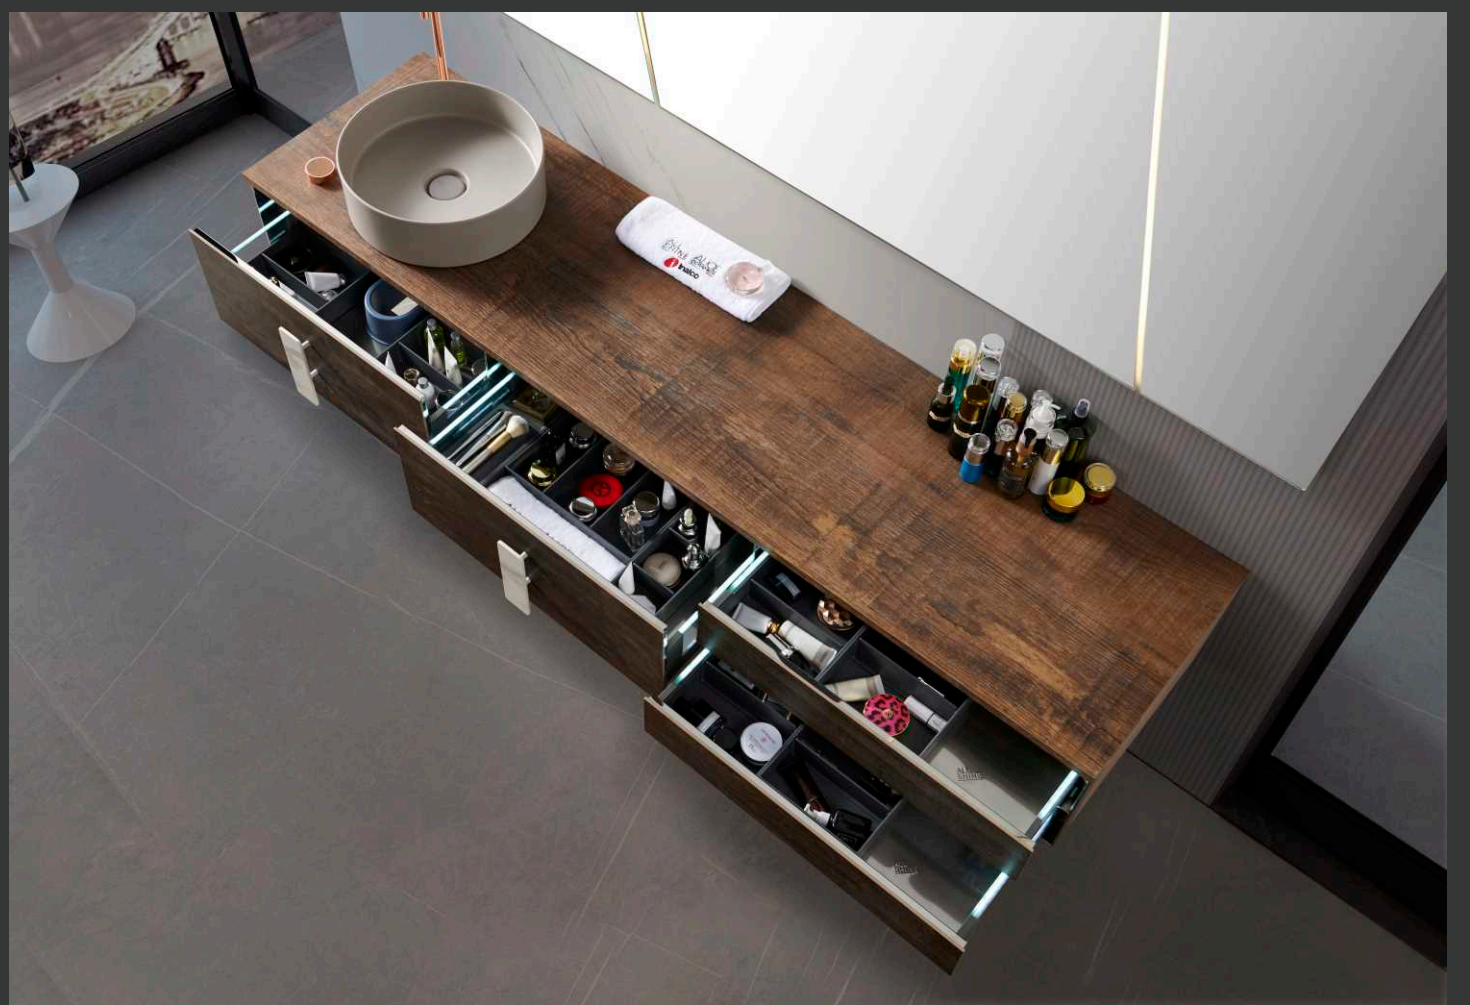

AL-21-3103

MAIN CABINET:
2000x 500 x 850 mm

MIRROR:
2000 x 45 x 800mm

48