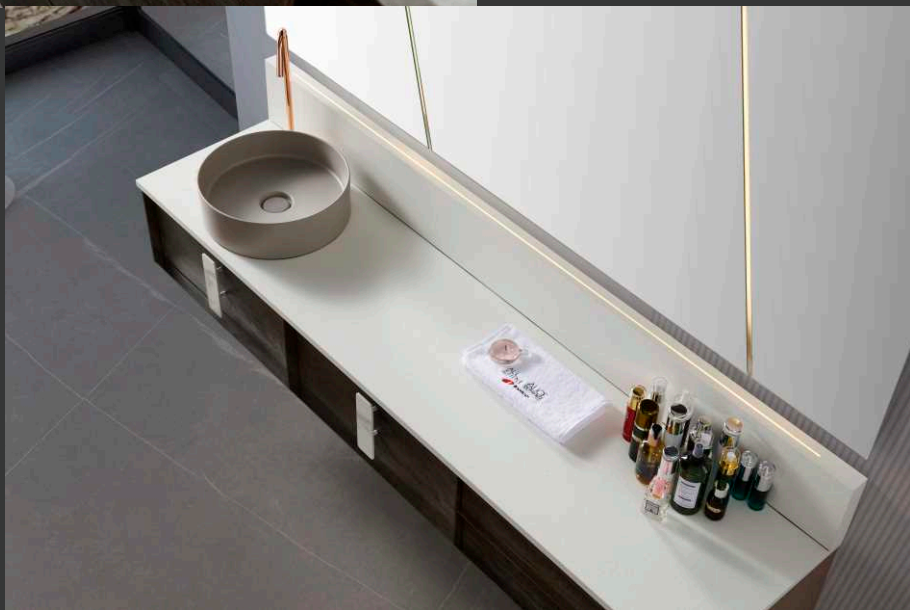

- MAIN CABINET:
2000x 500 x 850 mm
- MIRROR:
500 x 45 x 1600mm
400 x 10 x 400mm
- SHELF:
1480 x 110 x 150mm

46

47

AL-21-3103

MAIN CABINET:
2000x 500 x 850 mm

MIRROR:
2000 x 45 x 800mm

48

49

AL-21-3105

MAIN CABINET:
2000x 500 x 850 mm

MIRROR:
2000 x 45 x 800mm

DECORATIVE SHEET:
2000 x 48 x 200mm

50

51

52

AL-21-3106