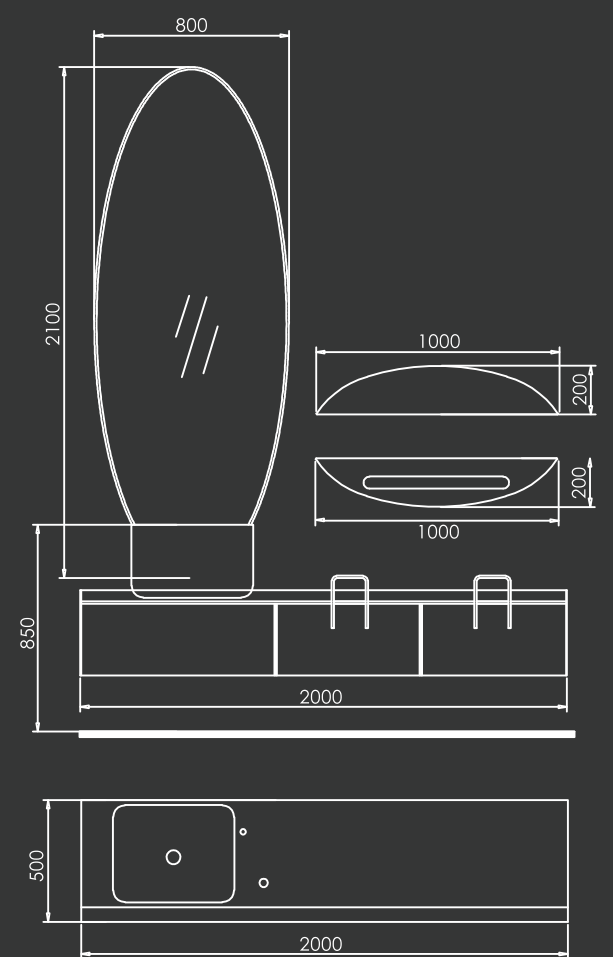

- MAIN CABINET:
2000x 500 x 850 mm
- MIRROR:
500 x 45 x 1600mm
400 x 10 x 400mm
- SHELF:
1480 x 110 x 150mm

46

47

AL-21-3103

MAIN CABINET:
2000x 500 x 850 mm

MIRROR:
2000 x 45 x 800mm

48

49

AL-21-3105

MAIN CABINET:
2000x 500 x 850 mm

MIRROR:
2000 x 45 x 800mm

DECORATIVE SHEET:
2000 x 48 x 200mm

50

51

52

AL-21-3106

- MAIN CABINET:
2000x 500 x 850 mm
- MIRROR:
800 x 35 x 2100mm
- SHELF:
1000 x 45 x 200mm
1000 x 125 x 200mm

53

AL-21-3107A
 MAIN CABINET:
 1800x 500 x 850 mm
 MIRROR:
 600 x 110 x 1500mm

54

55

AL-21-3107B

MAIN CABINET:
1800x 500 x 850 mm

MIRROR:
600 x 110 x 1500mm

56

57

01

02

AL-21-3108

MAIN CABINET:
1600 x 500 x 850 mm
MIRROR:
Φ700mm