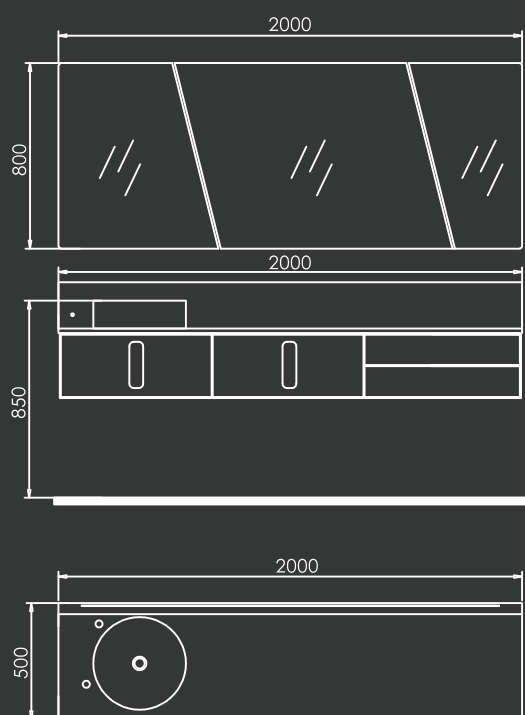

- MAIN CABINET:
2000x 500 x 850 mm
- MIRROR:
500 x 45 x 1600mm
400 x 10 x 400mm
- SHELF:
1480 x 110 x 150mm

46

47

AL-21-3103

MAIN CABINET:
2000x 500 x 850 mm

MIRROR:
2000 x 45 x 800mm

48

49

AL-21-3105

MAIN CABINET:
2000x 500 x 850 mm

MIRROR:
2000 x 45 x 800mm

DECORATIVE SHEET:
2000 x 48 x 200mm

50

51

52

AL-21-3106