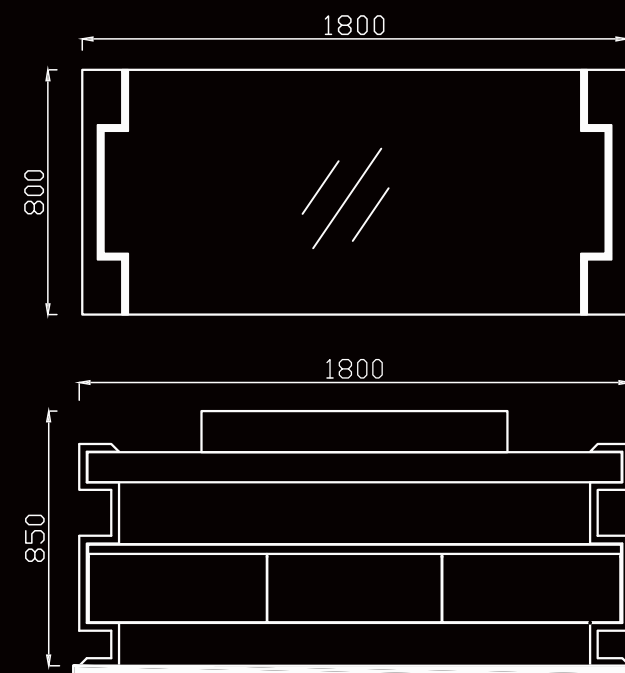

The philosophy in the past few years has prized All Shine industry and has brought All Shine bathroom furniture to the most beautiful bathrooms all around the world... included yours.

AL-2018A28A

MAIN CABINET:
2000 x 500 x 850 mm

MIRROR:
600 x 1600 mm

AL-2018A28B

MAIN CABINET:
2000 x 500 x 850 mm

MIRROR:
600 x 1600 mm

AL-2018A29A

MAIN CABINET:
1800 x 510 x 850 mm
MIRROR:
1800 x 800 mm

AL-2018A29B

MAIN CABINET:
1800 x 510 x 850 mm
MIRROR:
1800 x 800 mm

AL-2018A30

MAIN CABINET:
2000 x 600 x 850 mm
MIRROR:
800 x 1500 mm
SHELF:
1050 x 110 mm

AL-2018A31

MAIN CABINET:
1685 x 550 x 850 mm
MIRROR:
1680 x 700 mm

AL-2018A32

MAIN CABINET:
1600 x 600 x 850 mm
MIRROR:
1100 x 1100 mm

AL-2018A33

MAIN CABINET:
2000 x 555 x 850 mm
MIRROR:
2000 x 1600 mm

AL-2018A35

MAIN CABINET:
1800 x 500 x 850 mm
MIRROR:
500 x 1200 mm

AL-2018A36

MAIN CABINET:
1520 x 460 x 850 mm
MIRROR:
1500 x 1000 mm

AL-2018A37