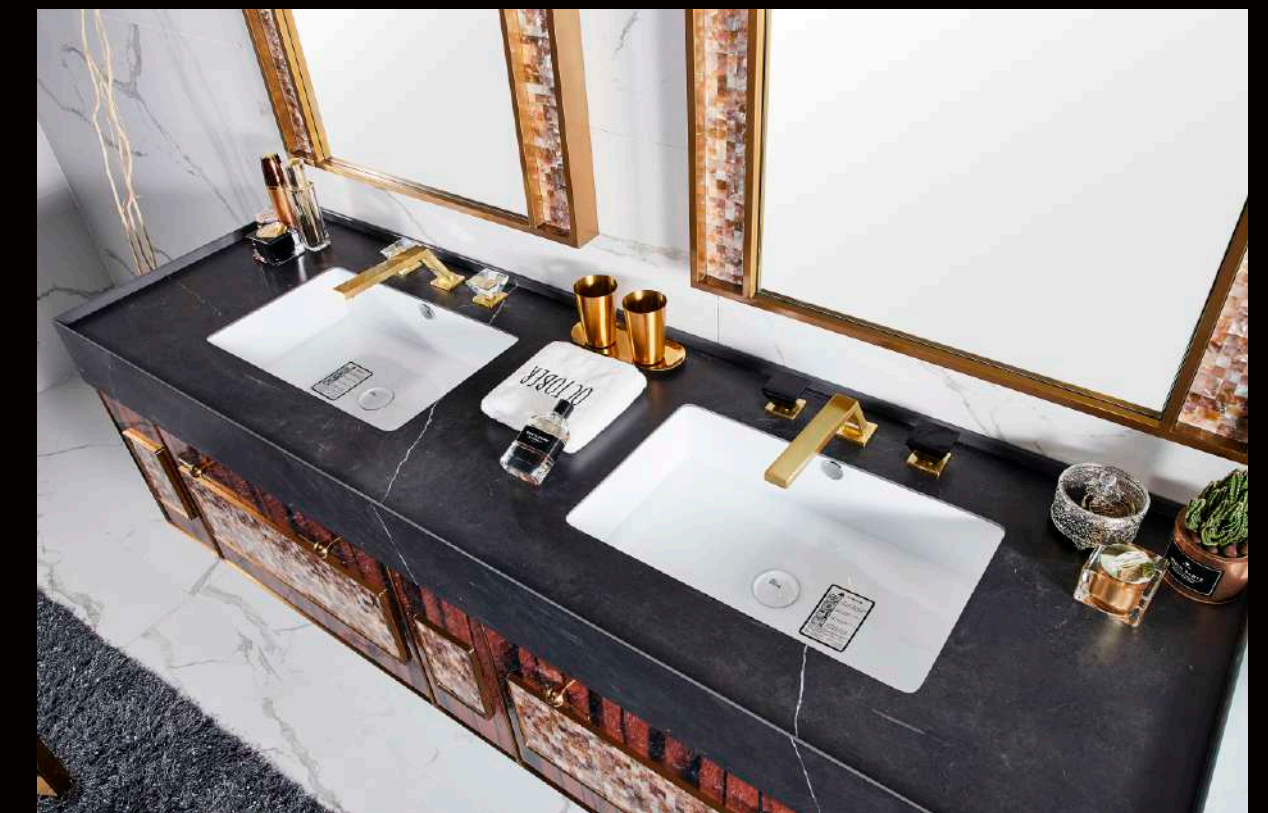

The philosophy in the past few years has prized All Shine industry and has brought All Shine bathroom furniture to the most beautiful bathrooms all around the world... included yours.

AL-2018A28A

MAIN CABINET:
2000 x 500 x 850 mm

MAIN CABINET:
1300 x 460 x 850 mm
MIRROR:
1290 x 800 mm

AL-2018A38

MAIN CABINET:
1000 x 500 x 850 mm
MIRROR:
600 x 1200 mm

01

25

02

03

26

AL-2018A39

MAIN CABINET:
2000 x 595 x 850 mm
MIRROR:
800 x 1600 mm

AL-2018A40

MAIN CABINET:
1800 x 500 x 850 mm
MIRROR:
600 x 1200 mm

AL-2018A41

MAIN CABINET:
1100 x 420 x 810 mm
MIRROR:
800 x 800 mm

31

32