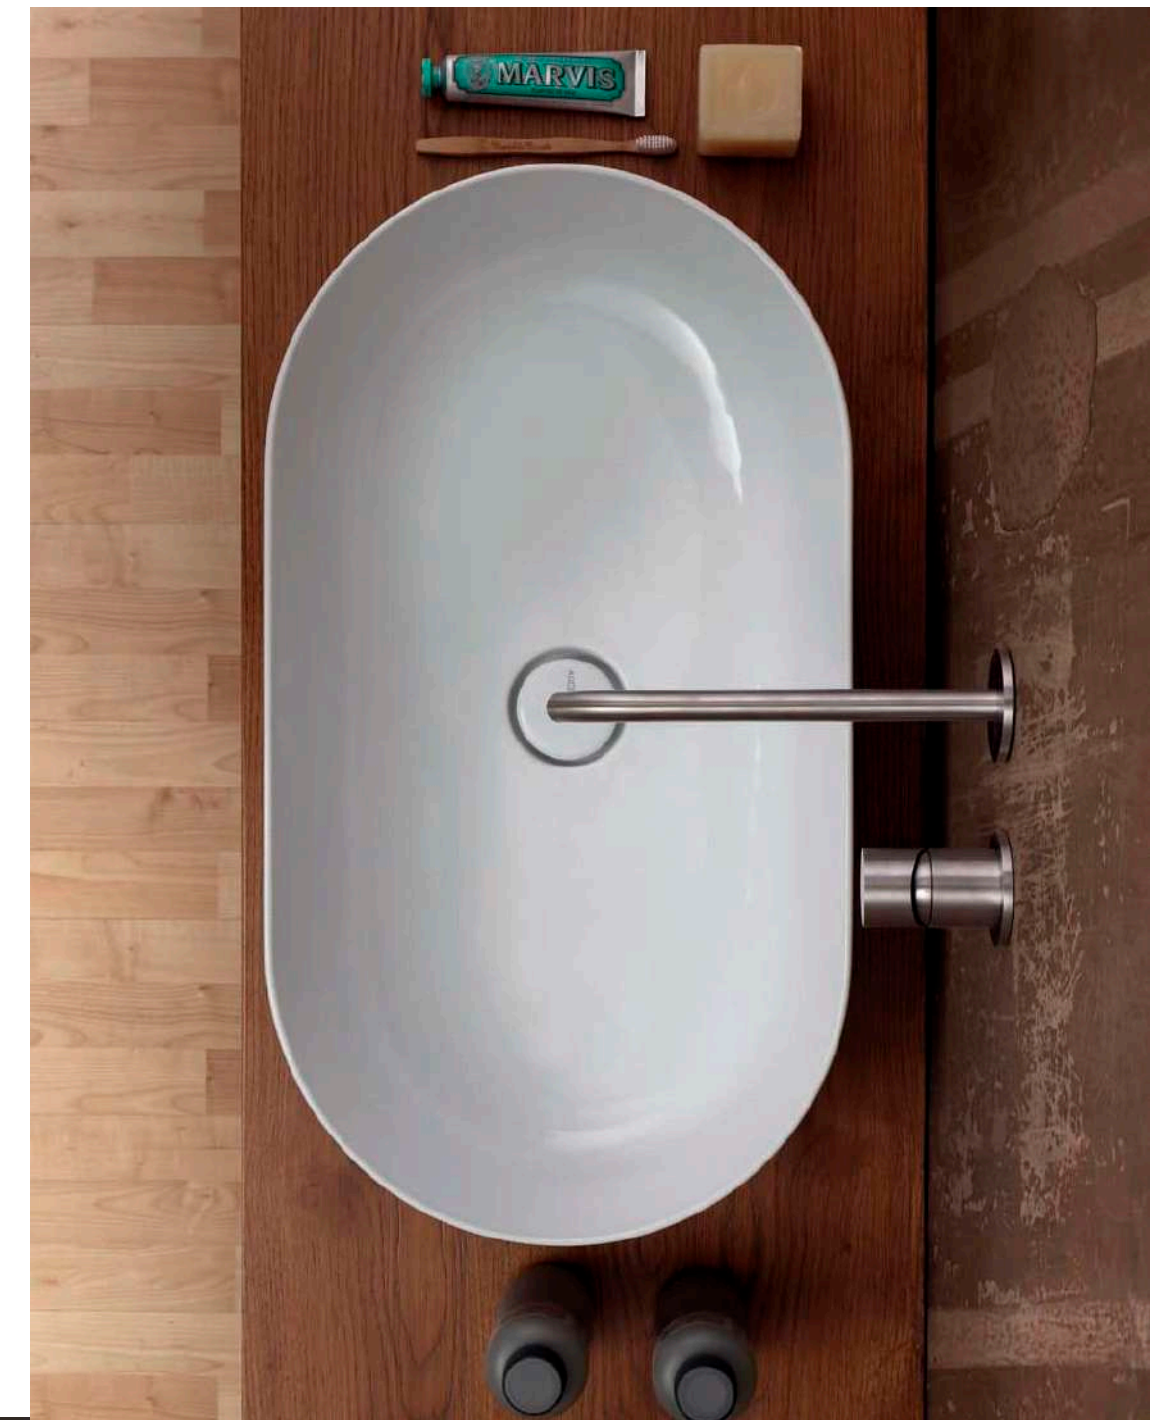

COD. 32110101
700x380x180