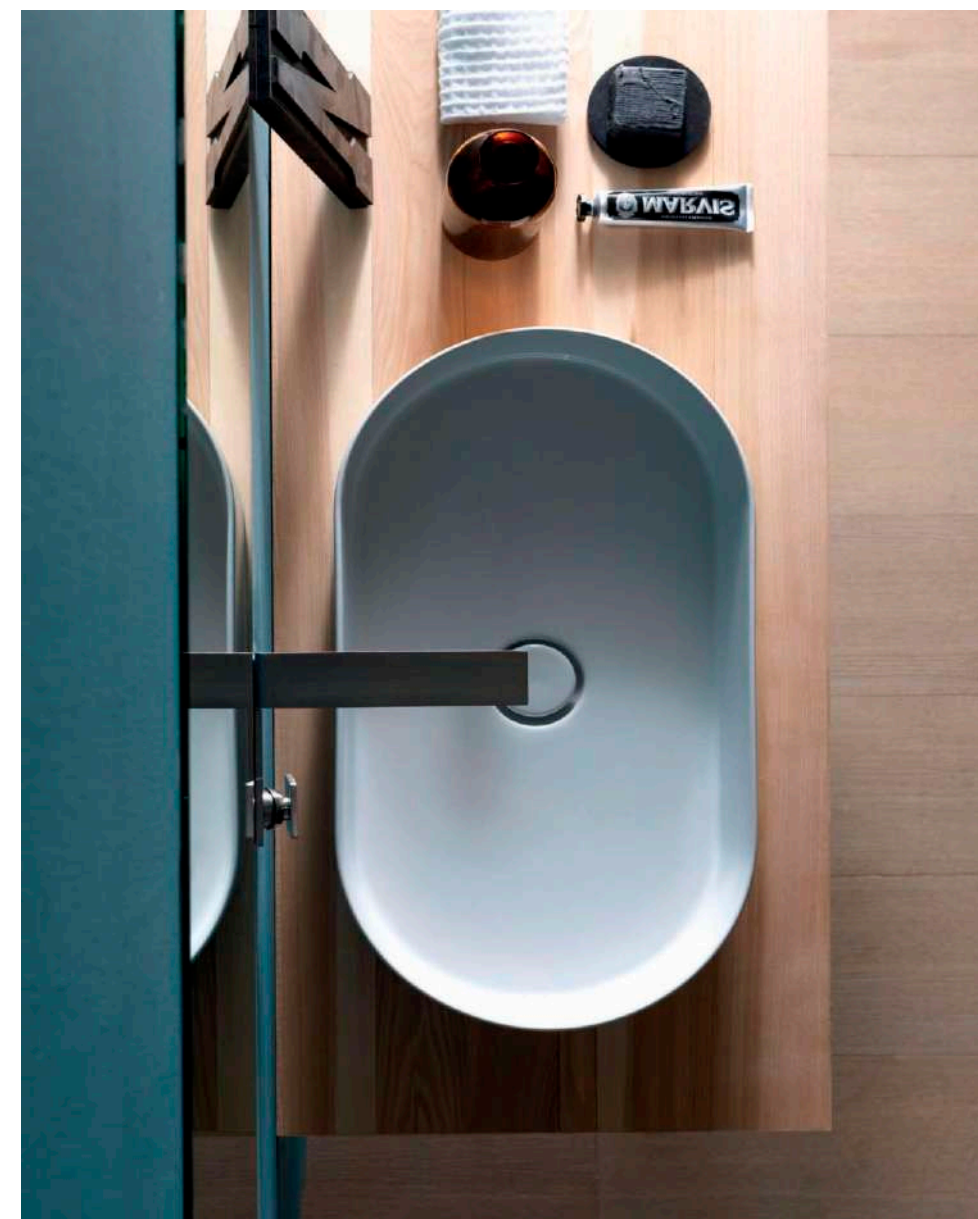

COD.31120101 650x345x120