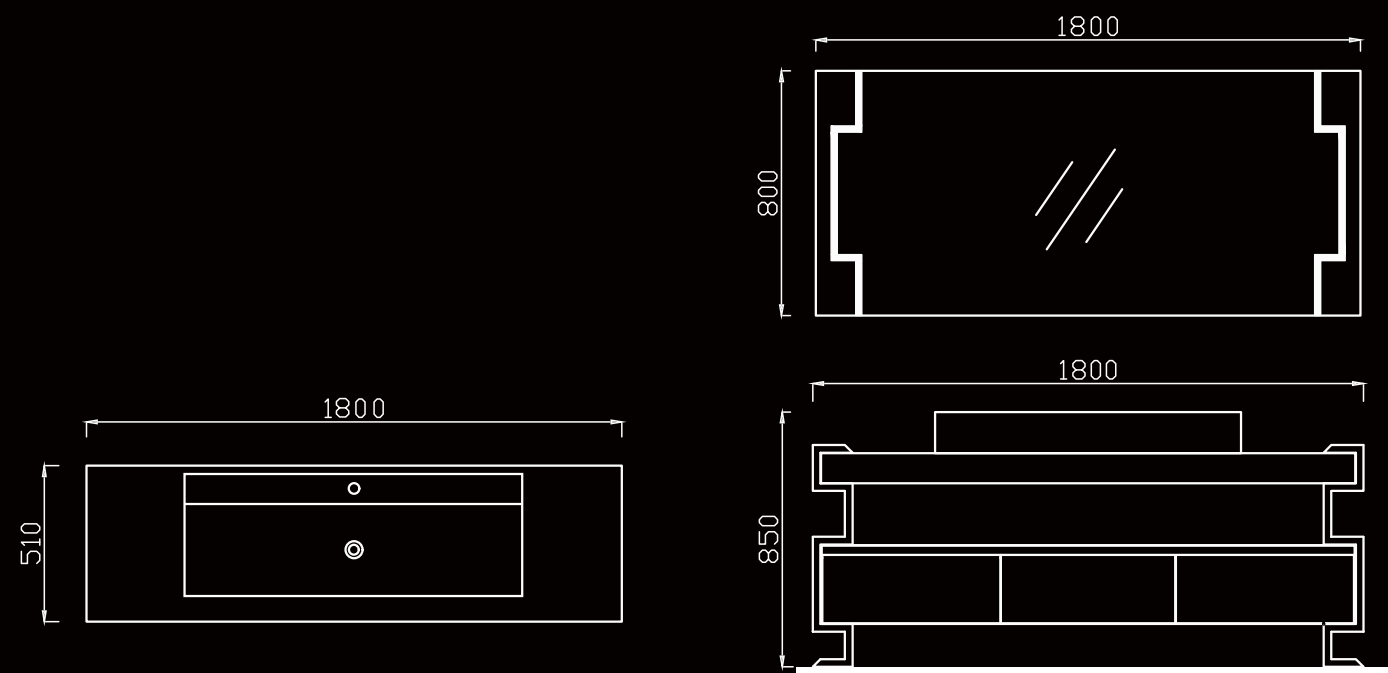

The philosophy in the past few years has prized All Shine industry and has brought All Shine bathroom furniture to the most beautiful bathrooms all around the world... included yours.

AL-2018A28A

MAIN CABINET:
2000 x 500 x 850 mm

MIRROR:
600 x 1600 mm

AL-2018A28B

MAIN CABINET:
2000 x 500 x 850 mm

MIRROR:
600 x 1600 mm

AL-2018A29A

MAIN CABINET:
1800 x 510 x 850 mm
MIRROR:
1800 x 800 mm

AL-2018A29B

MAIN CABINET:
1800 x 510 x 850 mm
MIRROR:
1800 x 800 mm

AL-2018A30

MAIN CABINET:
2000 x 600 x 850 mm
MIRROR:
800 x 1500 mm
SHELF:
1050 x 110 mm

AL-2018A31

MAIN CABINET:
1685 x 550 x 850 mm
MIRROR:
1680 x 700 mm

AL-2018A32

MAIN CABINET:
1600 x 600 x 850 mm
MIRROR:
1100 x 1100 mm

AL-2018A33

MAIN CABINET:
2000 x 555 x 850 mm
MIRROR:
2000 x 1600 mm

AL-2018A35

MAIN CABINET:
1800 x 500 x 850 mm
MIRROR:
500 x 1200 mm

AL-2018A36

MAIN CABINET:
1520 x 460 x 850 mm
MIRROR:
1500 x 1000 mm

AL-2018A37