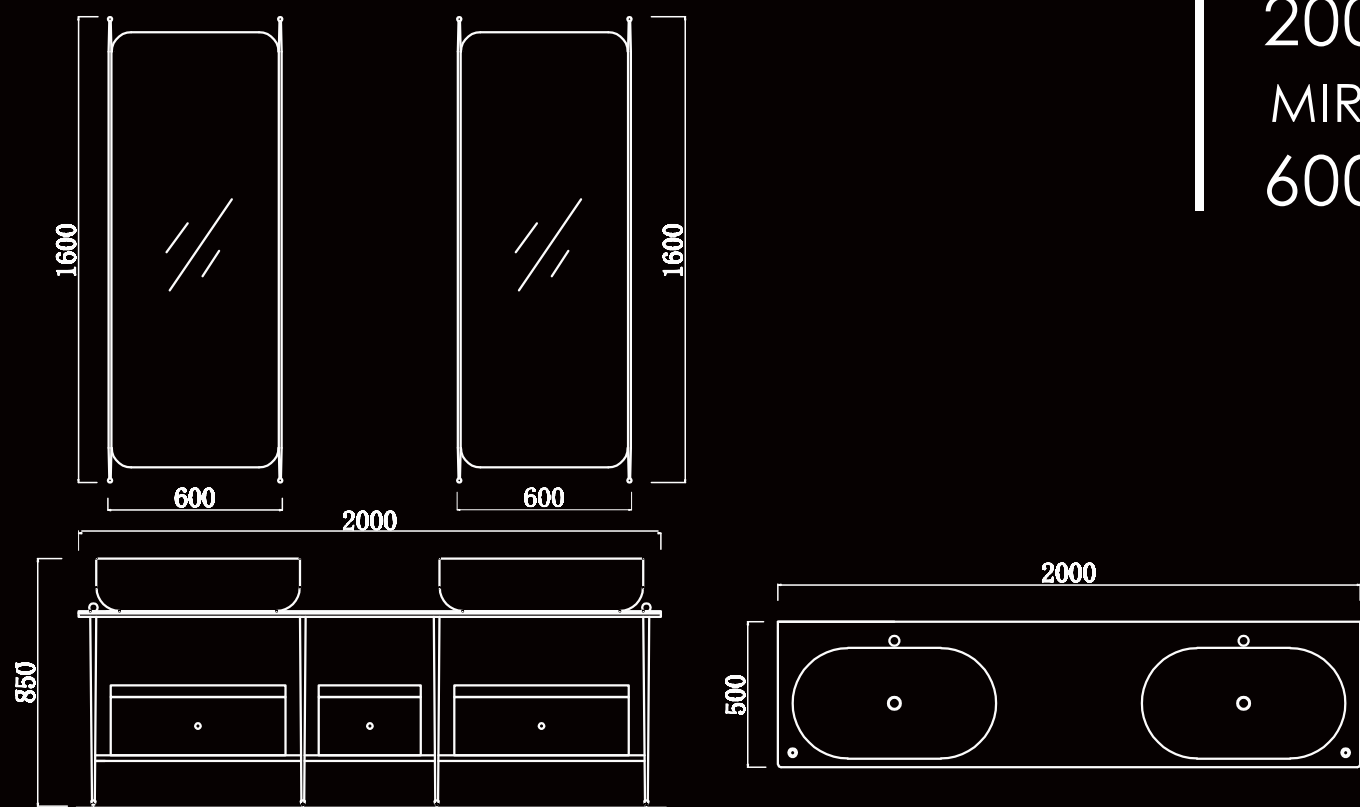

The philosophy in the past few years has prized All Shine industry and has brought All Shine bathroom furniture to the most beautiful bathrooms all around the world... included yours.

AL-2018A28A

MAIN CABINET:
2000 x 500 x 850 mm

MIRROR:
600 x 1600 mm

AL-2018A28B

MAIN CABINET:
2000 x 500 x 850 mm

MIRROR:
600 x 1600 mm

AL-2018A29A

MAIN CABINET:
1800 x 510 x 850 mm
MIRROR:
1800 x 800 mm

AL-2018A29B

MAIN CABINET:
1800 x 510 x 850 mm
MIRROR:
1800 x 800 mm

AL-2018A30

MAIN CABINET:
2000 x 600 x 850 mm
MIRROR:
800 x 1500 mm
SHELF:
1050 x 110 mm

AL-2018A31

MAIN CABINET:
1685 x 550 x 850 mm
MIRROR:
1680 x 700 mm

AL-2018A32

MAIN CABINET:
1600 x 600 x 850 mm
MIRROR:
1100 x 1100 mm

AL-2018A33

MAIN CABINET:
2000 x 555 x 850 mm
MIRROR:
2000 x 1600 mm

AL-2018A35

MAIN CABINET:
1800 x 500 x 850 mm
MIRROR:
500 x 1200 mm

AL-2018A36

MAIN CABINET:
1520 x 460 x 850 mm
MIRROR:
1500 x 1000 mm

AL-2018A37