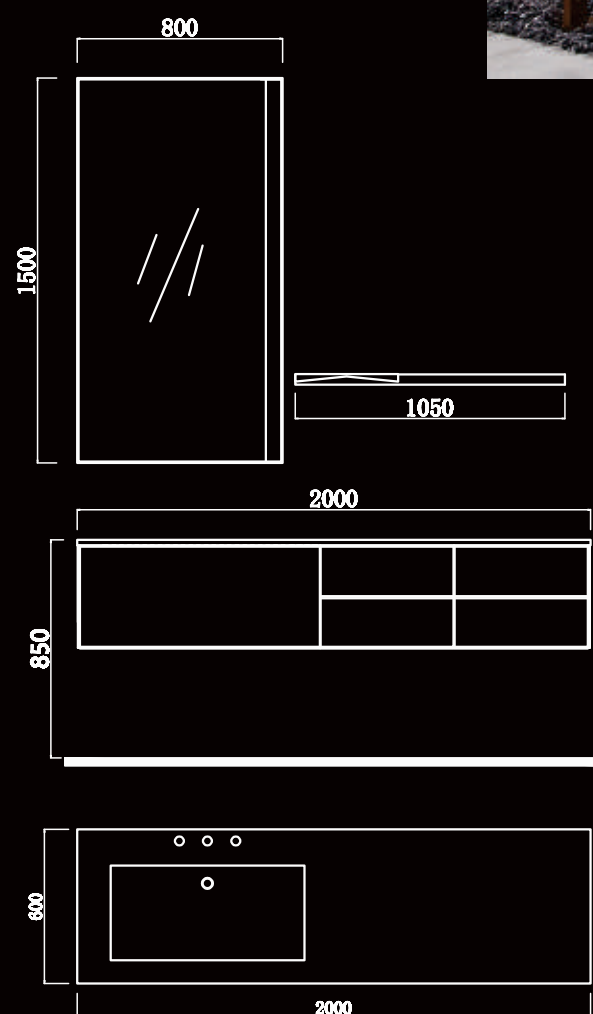

The philosophy in the past few years has prized All Shine industry and has brought All Shine bathroom furniture to the most beautiful bathrooms all around the world... included yours.

AL-2018A28A

MAIN CABINET:
2000 x 500 x 850 mm

MIRROR:
600 x 1600 mm

AL-2018A28B

MAIN CABINET:
2000 x 500 x 850 mm

MIRROR:
600 x 1600 mm

AL-2018A29A

MAIN CABINET:
1800 x 510 x 850 mm
MIRROR:
1800 x 800 mm

AL-2018A29B

MAIN CABINET:
1800 x 510 x 850 mm
MIRROR:
1800 x 800 mm

AL-2018A30

MAIN CABINET:
2000 x 600 x 850 mm
MIRROR:
800 x 1500 mm
SHELF:
1050 x 110 mm

AL-2018A31

MAIN CABINET:
1685 x 550 x 850 mm
MIRROR:
1680 x 700 mm

AL-2018A32

MAIN CABINET:
1600 x 600 x 850 mm
MIRROR:
1100 x 1100 mm

AL-2018A33

MAIN CABINET:
2000 x 555 x 850 mm
MIRROR:
2000 x 1600 mm

AL-2018A35

MAIN CABINET:
1800 x 500 x 850 mm
MIRROR:
500 x 1200 mm

AL-2018A36

MAIN CABINET:
1520 x 460 x 850 mm
MIRROR:
1500 x 1000 mm

AL-2018A37