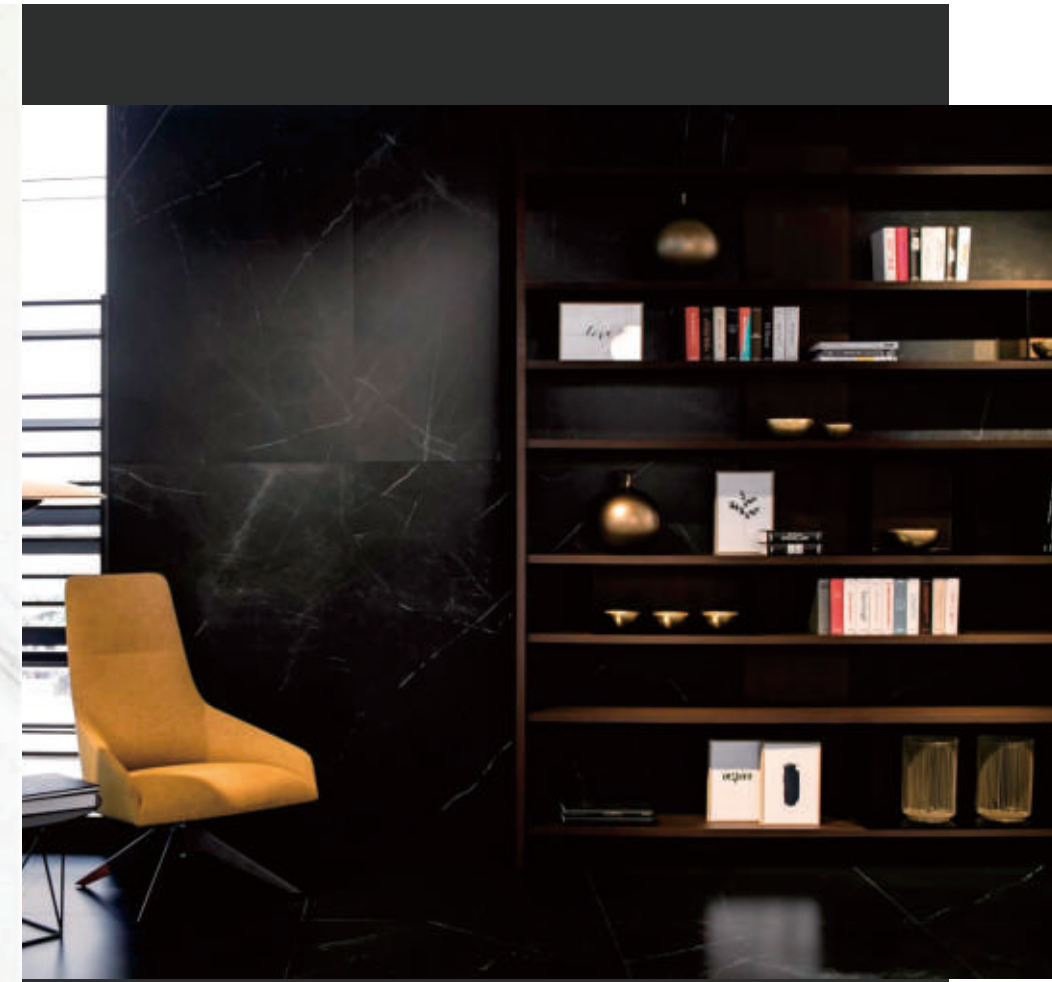

Azalai

Gres porcelánico
Porcelain tiles

Espejor / Thickness
6 mm

Acabado / Finishing
Natural / Natural

63

Touché

Gres porcelánico
Porcelain tiles

Espejor / Thickness
10,5 mm
6 mm

Acabado / Finishing
Natural / Natural
Abujardado / Bush-hammered
Pulido Brillo / High-gloss Polished

Storm gris

Storm

Gres porcelánico
Porcelain tiles

Espejor / Thickness
10,5 mm
6 mm

64