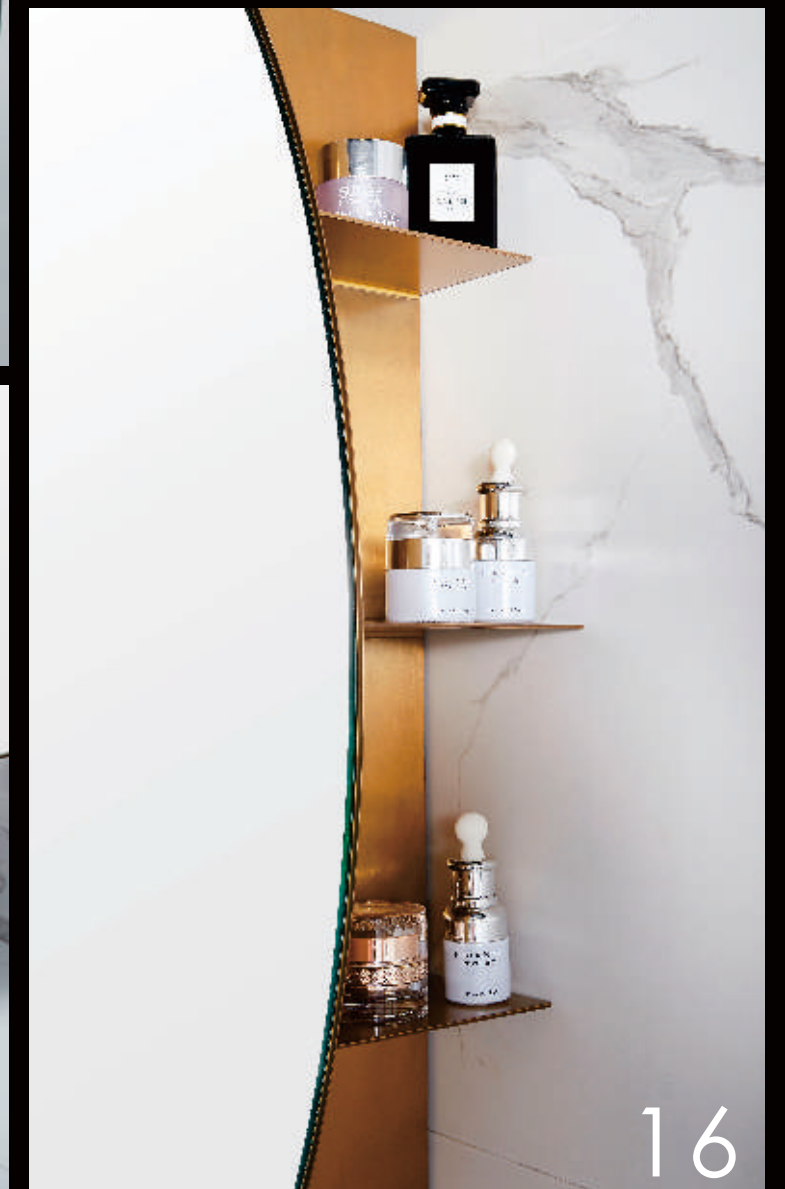

The philosophy in the past few years has prized All Shine industry and has brought All Shine bathroom furniture to the most beautiful bathrooms all around the world... included yours.

AL-2018A28A

MAIN CABINET:
2000 x 500 x 850 mm

MIRROR:
600 x 1600 mm

AL-2018A28B

MAIN CABINET:
2000 x 500 x 850 mm

MIRROR:
600 x 1600 mm

AL-2018A29A

MAIN CABINET:
1800 x 510 x 850 mm
MIRROR:
1800 x 800 mm

AL-2018A29B

MAIN CABINET:
1800 x 510 x 850 mm
MIRROR:
1800 x 800 mm

AL-2018A30

MAIN CABINET:
2000 x 600 x 850 mm
MIRROR:
800 x 1500 mm
SHELF:
1050 x 110 mm

AL-2018A31

MAIN CABINET:
1685 x 550 x 850 mm
MIRROR:
1680 x 700 mm

AL-2018A32

MAIN CABINET:
1600 x 600 x 850 mm
MIRROR:
1100 x 1100 mm

AL-2018A33

MAIN CABINET:
2000 x 555 x 850 mm
MIRROR:
2000 x 1600 mm

AL-2018A35

MAIN CABINET:
1800 x 500 x 850 mm
MIRROR:
500 x 1200 mm

AL-2018A36

MAIN CABINET:
1520 x 460 x 850 mm
MIRROR:
1500 x 1000 mm

AL-2018A37