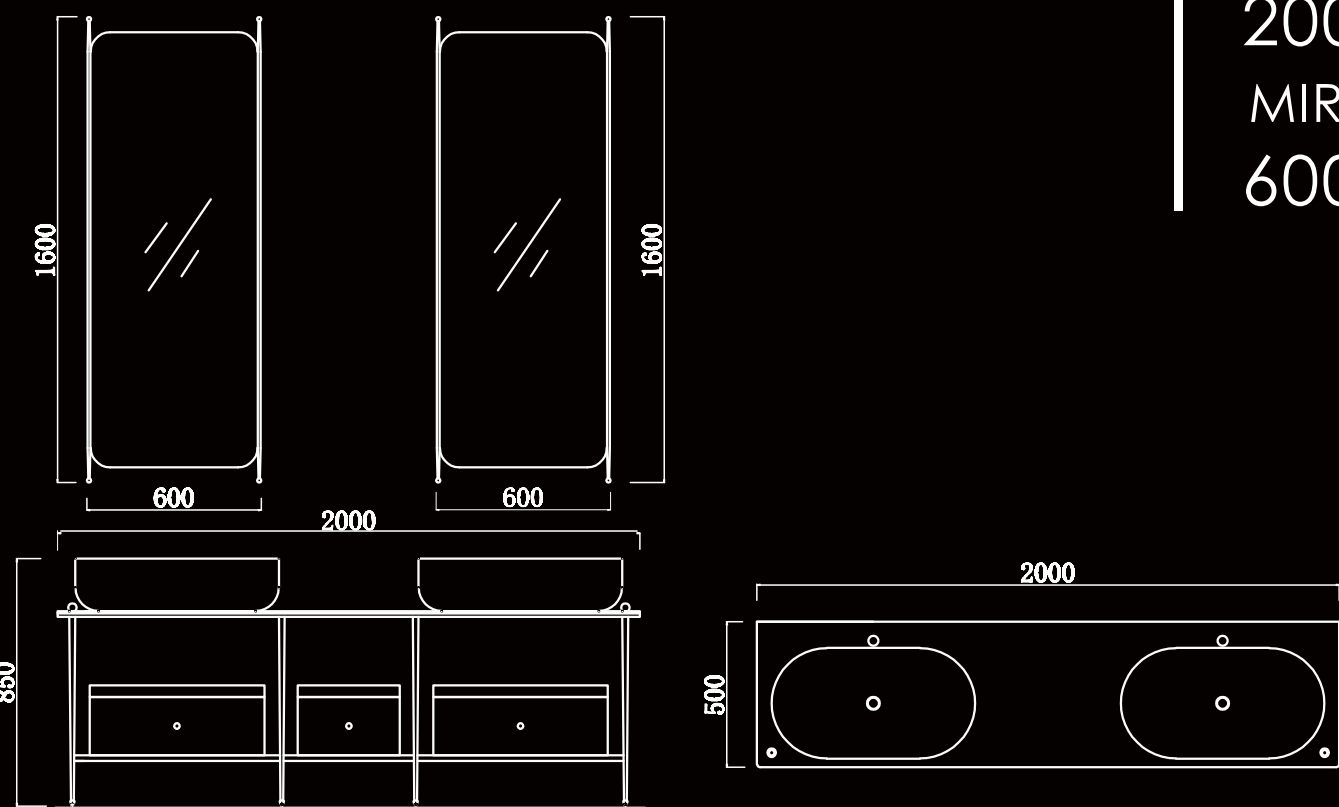

The philosophy in the past few years has prized All Shine industry and has brought All Shine bathroom furniture to the most beautiful bathrooms all around the world... included yours.

AL-2018A28A

MAIN CABINET:
2000 x 500 x 850 mm

MIRROR:
600 x 1600 mm

AL-2018A28B

MAIN CABINET:
2000 x 500 x 850 mm

MIRROR:
600 x 1600 mm

AL-2018A29A

MAIN CABINET:
1800 x 510 x 850 mm
MIRROR:
1800 x 800 mm

AL-2018A29B

MAIN CABINET:
1800 x 510 x 850 mm
MIRROR:
1800 x 800 mm

AL-2018A30

MAIN CABINET:
2000 x 600 x 850 mm
MIRROR:
800 x 1500 mm
SHELF:
1050 x 110 mm

AL-2018A31

MAIN CABINET:
1685 x 550 x 850 mm
MIRROR:
1680 x 700 mm

AL-2018A32

MAIN CABINET:
1600 x 600 x 850 mm
MIRROR:
1100 x 1100 mm

AL-2018A33

MAIN CABINET:
2000 x 555 x 850 mm
MIRROR:
2000 x 1600 mm

AL-2018A35

MAIN CABINET:
1800 x 500 x 850 mm
MIRROR:
500 x 1200 mm

AL-2018A36

MAIN CABINET:
1520 x 460 x 850 mm
MIRROR:
1500 x 1000 mm

AL-2018A37