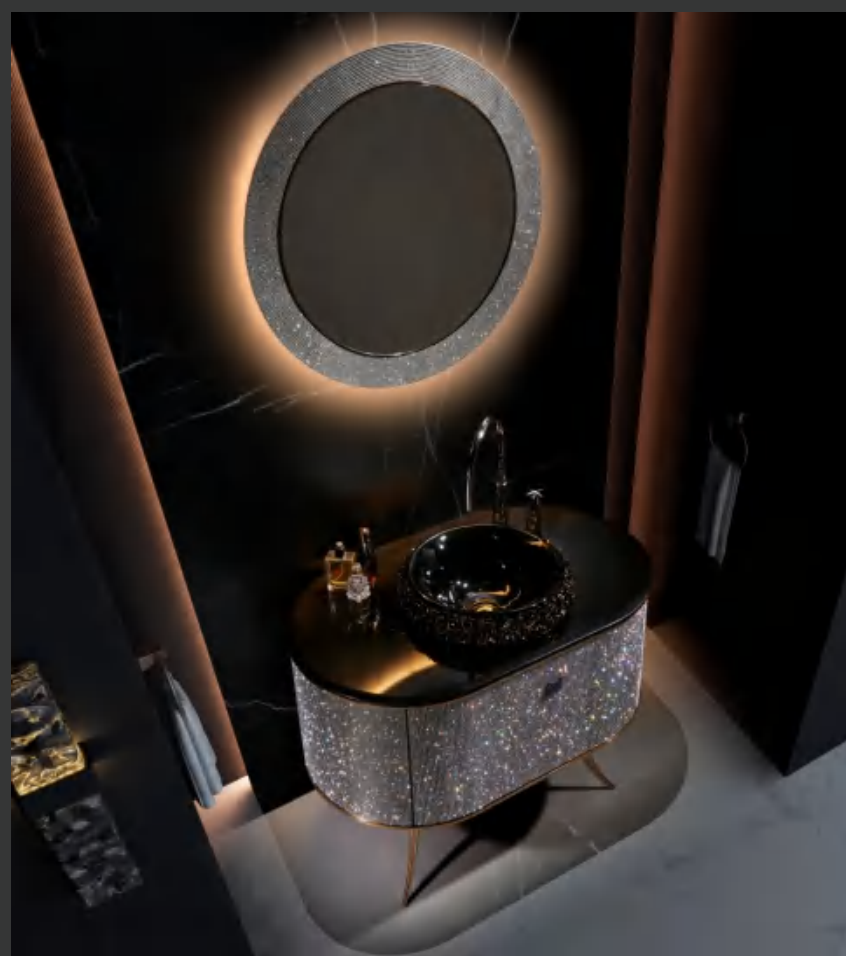

13

AL-23-3227

MAIN CABINET:  
2500x 580 x 850 mm  
MIRROR:  
800 x 50 x 1500 mm

14

LET OUR BATHROOM FURNITURE AND BATHROOM SPACE DESIGN WORK  
LOOK FORWARD TO CHANGING YOUR PRIVATE SPACE! FINALLY,  
REACH A PRIVATE SPACE THAT MAKES YOU WANT TO STAY!

17

AL-23-3228A

18

AL-23-3228A

AL-23-3228A

MAIN CABINET:  
1000 x 600 x 850 mm  
MIRROR:  
Φ800 x 45 mm

AL-23-3228B

MAIN CABINET:  
1000 x 600 x 850 mm

MIRROR:  
Φ800 x 45 mm

23

AL-23-3229

MAIN CABINET:  
1800 x 550 x 850 mm

MIRROR:  
1800 x 35 x 600 mm

SHELF:  
1300x 60 x 65 mm

24

25

AL-23-3230

MAIN CABINET:  
Φ800 x 850 mm  
MIRROR:  
Φ580 x 65 mm

26

27

AL-23-3238

MAIN CABINET:  
Φ600 x 850 mm  
MIRROR:  
Φ800 x 125 mm

28

29