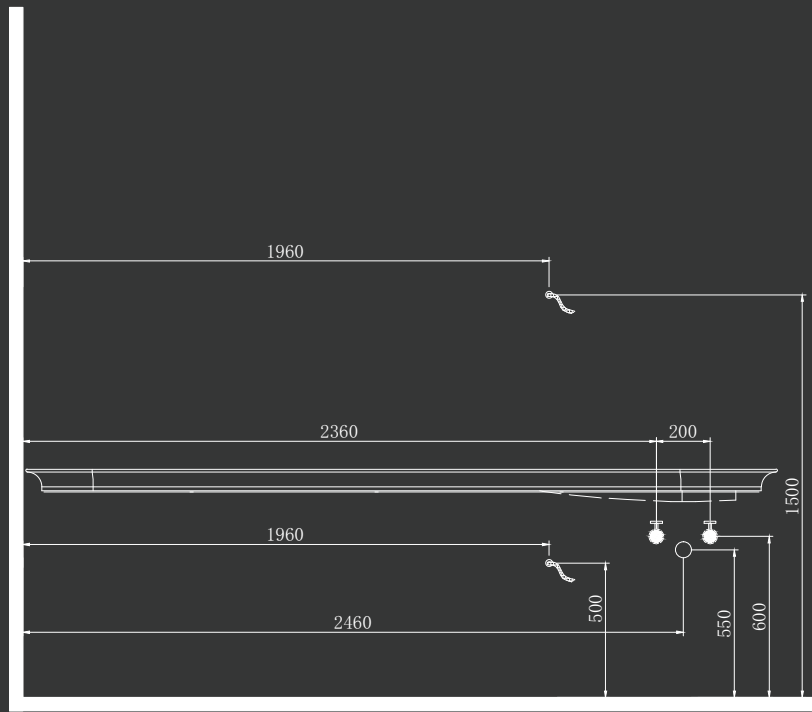

30

31

LC-01

LIQUOR CABINET:  
590 x 395 x 1800 mm

32

# WATER LEVEL:

AL-23-3222

AL-23-3223

AL-23-3225

AL-23-3226

AL-23-3227

AL-23-3228

33

AL-23-3229

AL-23-3230

AL-23-3238

LC-01

34

ALICE  
CERAMICA

Art Director \_ Artist \_ Designer  
Massimiliano Braconi