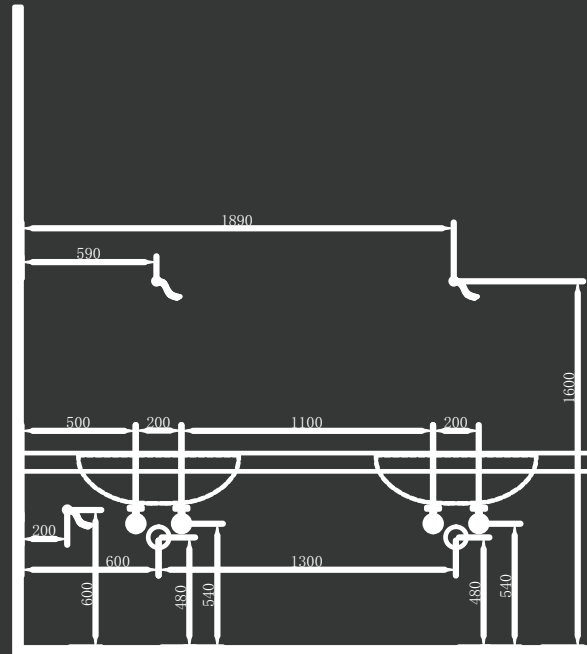

# WATER LEVEL:

AL-23-3222

AL-23-3223

AL-23-3225

AL-23-3226

AL-23-3227

AL-23-3228

33

AL-23-3229

AL-23-3230

AL-23-3238

LC-01

34

ALICE  
CERAMICA

Art Director \_ Artist \_ Designer  
Massimiliano Braconi