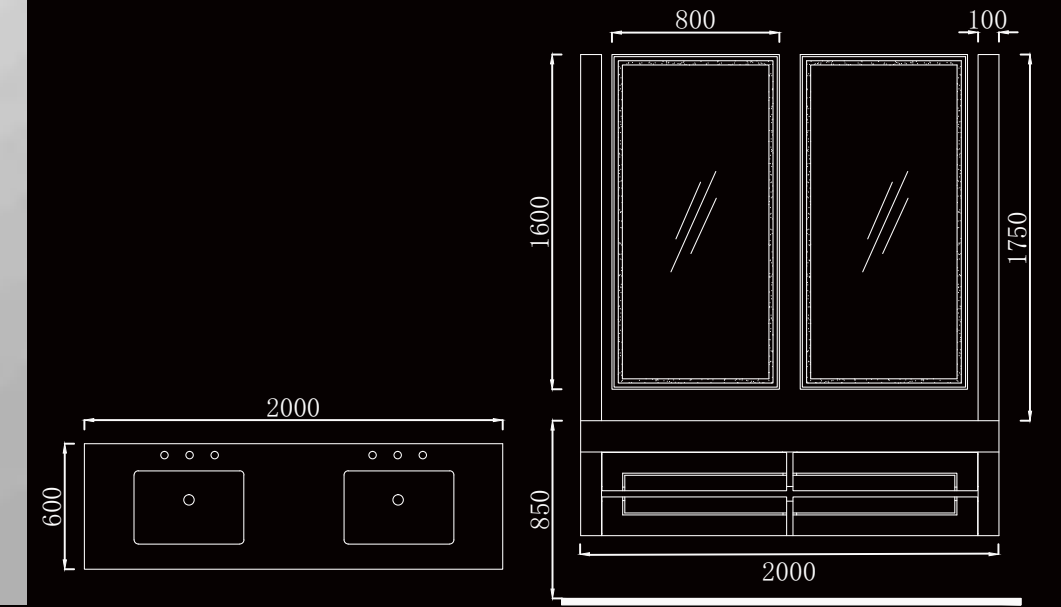

The philosophy in the past few years has prized All Shine industry and has brought All Shine bathroom furniture to the most beautiful bathrooms all around the world... included yours.

AL-2018A52

MAIN CABINET:
2400 x 550 x 850 mm
MIRROR:
2380 x 1600 mm

05

AL-2018A53

MAIN CABINET:
2000 x 600 x 850 mm
MIRROR:
800 x 1600 mm

06

Boundless creative

Original needs feeling

AL-2018A55

MAIN CABINET:
2000 x 500 x 850 mm
MIRROR:
2000 x 920 mm

AL-2018A56

MAIN CABINET:
2000 x 500 x 850 mm
MIRROR:
500 x 1600 mm

AL-2018A57

MAIN CABINET:
1800 x 500 x 850 mm
MIRROR:
1800 x 1060 mm

AL-2018A58

MAIN CABINET:
 1500 x 445 x 850 mm
 MIRROR:
 1000 x 600 mm
 SHELF:
 400 x 1800 mm

AL-2018A59
 MAIN CABINET:
 1500 x 620 x 850 mm
 MIRROR:
 1500 x 2800 mm

AL-2018A60

MAIN CABINET:
2000 x 500 x 850 mm
MIRROR:
2000 x 800 mm

AL-2018A61

MAIN CABINET:
2000 x 480 x 850 mm
MIRROR:
2000 x 600 mm