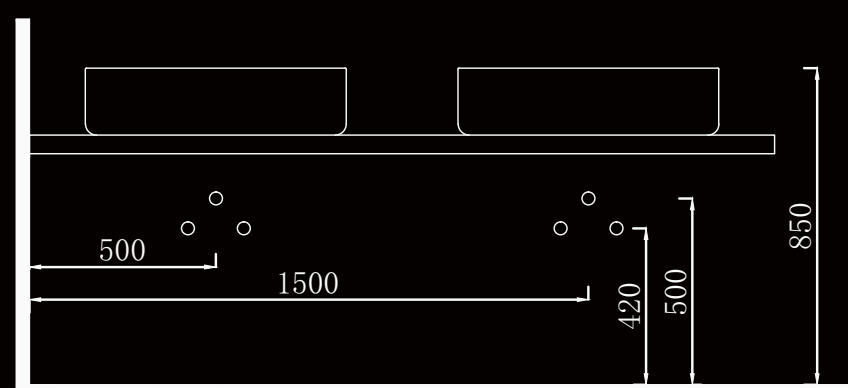

The philosophy in the past few years has prized All Shine industry and has brought All Shine bathroom furniture to the most beautiful bathrooms all around the world... included yours.

AL-2018A52

MAIN CABINET:
2400 x 550 x 850 mm
MIRROR:
2380 x 1600 mm

AL-2018A62

MAIN CABINET:
1380 x 500 x 850 mm
MIRROR:
400 x 1800 mm
SHELF:
800 x 300 mm

AL-2018A63

MAIN CABINET:
1200 x 550 x 850 mm
MIRROR:
580 x 1500 mm

29

AL-2018A65

MAIN CABINET:
1200 x 400 x 850 mm
MIRROR:
800 x 800 mm

30

AL-2018A66

MAIN CABINET:
1380 x 500 x 850 mm
MIRROR:
500 x 1200 mm

AL-2018A52

AL-2018A53

AL-2018A59

AL-2018A60

AL-2018A55