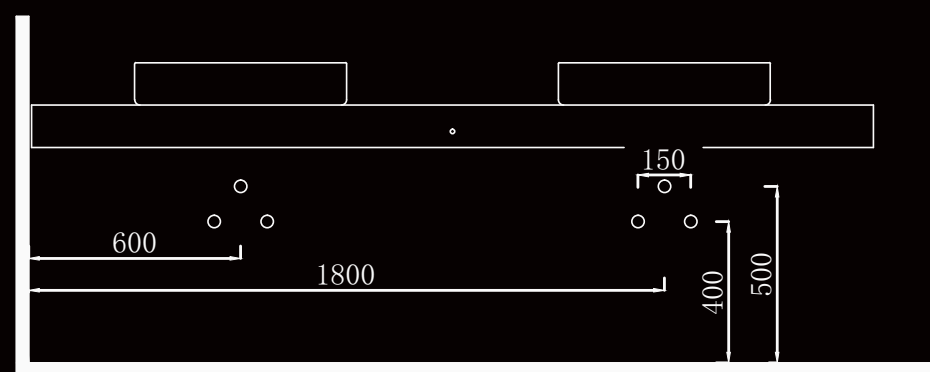

The philosophy in the past few years has prized All Shine industry and has brought All Shine bathroom furniture to the most beautiful bathrooms all around the world... included yours.

AL-2018A52

MAIN CABINET:
2400 x 550 x 850 mm
MIRROR:
2380 x 1600 mm

AL-2018A59
 MAIN CABINET:
 1500 x 620 x 850 mm
 MIRROR:
 1500 x 2800 mm

AL-2018A60

MAIN CABINET:
2000 x 500 x 850 mm
MIRROR:
2000 x 800 mm

AL-2018A61

MAIN CABINET:
2000 x 480 x 850 mm
MIRROR:
2000 x 600 mm

AL-2018A62

MAIN CABINET:
1380 x 500 x 850 mm
MIRROR:
400 x 1800 mm
SHELF:
800 x 300 mm

AL-2018A63

MAIN CABINET:
1200 x 550 x 850 mm
MIRROR:
580 x 1500 mm

29

AL-2018A65

MAIN CABINET:
1200 x 400 x 850 mm
MIRROR:
800 x 800 mm

30

AL-2018A66

MAIN CABINET:
1380 x 500 x 850 mm
MIRROR:
500 x 1200 mm

AL-2018A52

AL-2018A53

AL-2018A59

AL-2018A60

AL-2018A55