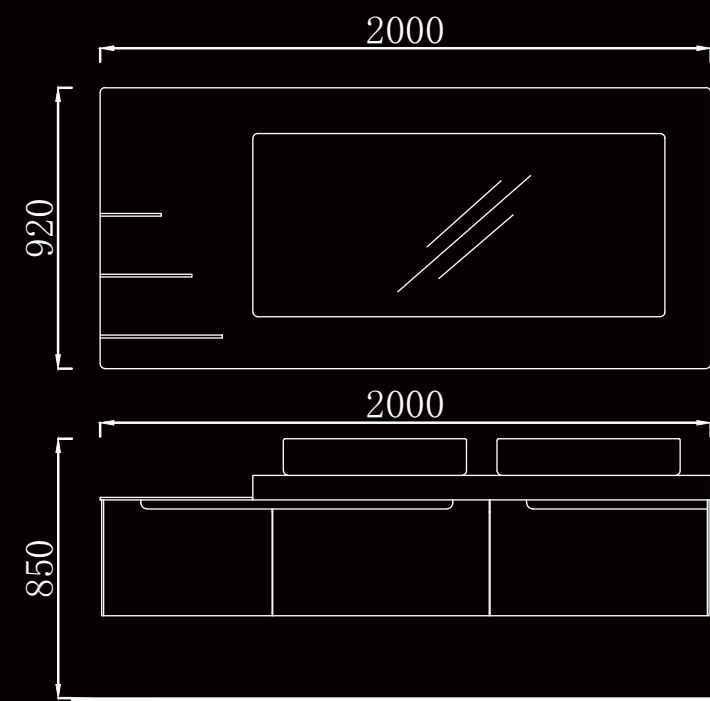

The philosophy in the past few years has prized All Shine industry and has brought All Shine bathroom furniture to the most beautiful bathrooms all around the world... included yours.

AL-2018A52

MAIN CABINET:
2400 x 550 x 850 mm
MIRROR:
2380 x 1600 mm

05

AL-2018A53

MAIN CABINET:
2000 x 600 x 850 mm
MIRROR:
800 x 1600 mm

06

Boundless creative

Original needs feeling

AL-2018A55

MAIN CABINET:
2000 x 500 x 850 mm
MIRROR:
2000 x 920 mm

AL-2018A56

MAIN CABINET:
2000 x 500 x 850 mm
MIRROR:
500 x 1600 mm

AL-2018A57

MAIN CABINET:
1800 x 500 x 850 mm
MIRROR:
1800 x 1060 mm

AL-2018A58

MAIN CABINET:
 1500 x 445 x 850 mm
 MIRROR:
 1000 x 600 mm
 SHELF:
 400 x 1800 mm

AL-2018A59
 MAIN CABINET:
 1500 x 620 x 850 mm
 MIRROR:
 1500 x 2800 mm

AL-2018A60

MAIN CABINET:
2000 x 500 x 850 mm
MIRROR:
2000 x 800 mm

AL-2018A61

MAIN CABINET:
2000 x 480 x 850 mm
MIRROR:
2000 x 600 mm