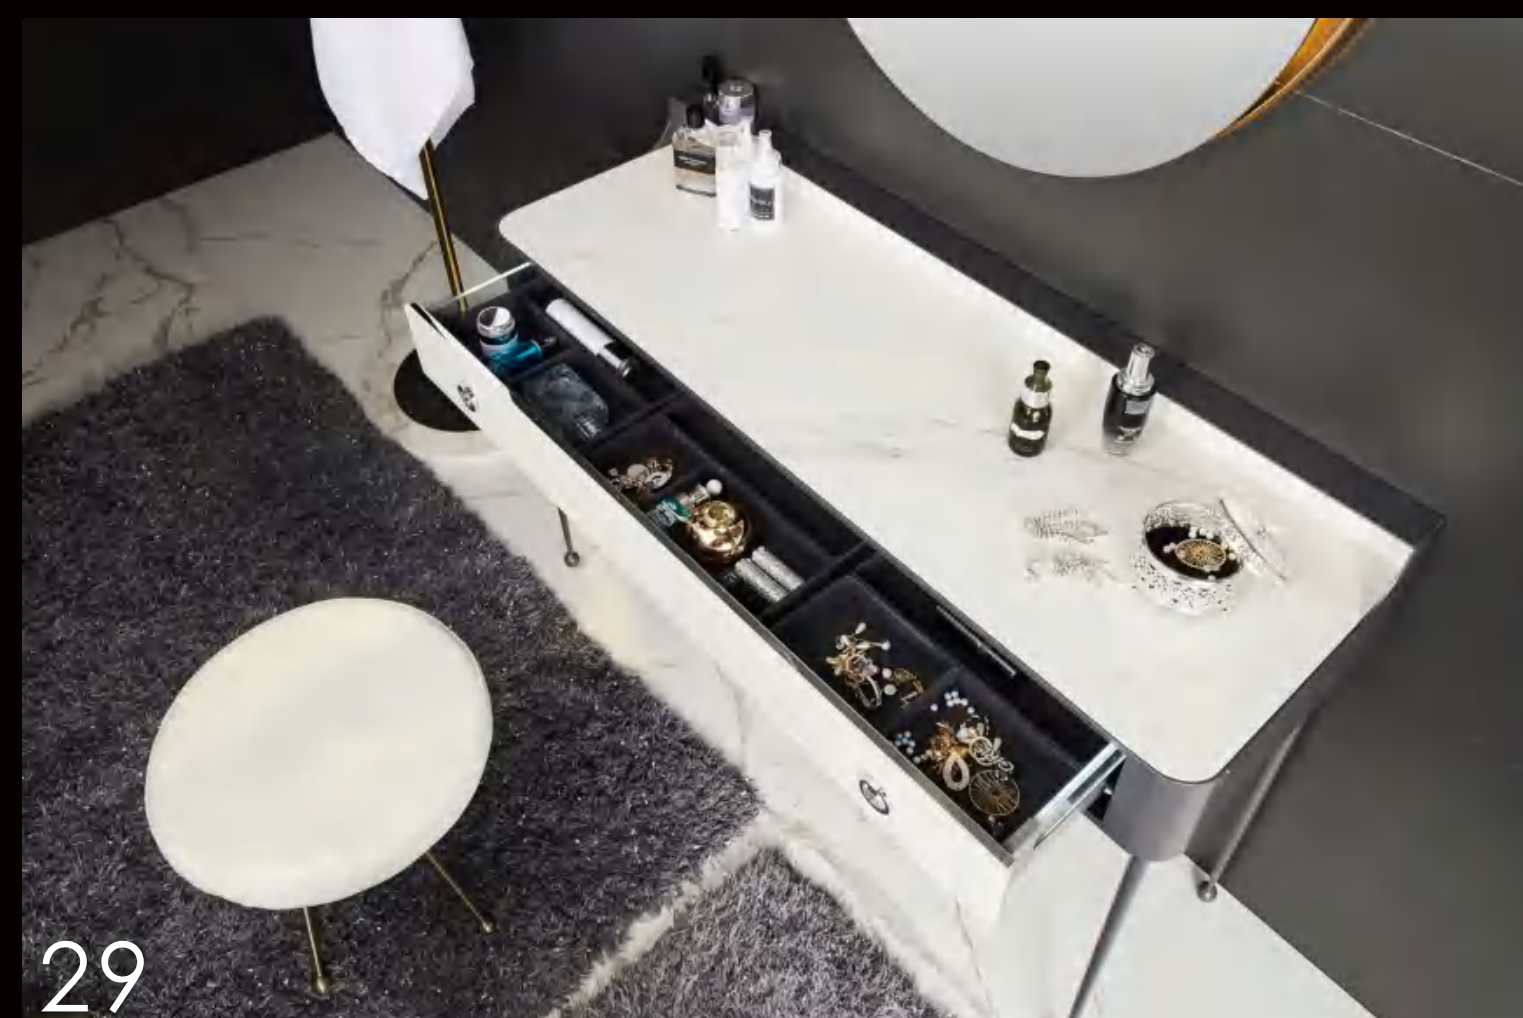

The philosophy in the past few years has prized All Shine industry and has brought All Shine bathroom furniture to the most beautiful bathrooms all around the world... included yours.

AL-2018A52

MAIN CABINET:
2400 x 550 x 850 mm
MIRROR:
2380 x 1600 mm

AL-2018A59
 MAIN CABINET:
 1500 x 620 x 850 mm
 MIRROR:
 1500 x 2800 mm

AL-2018A60

MAIN CABINET:
2000 x 500 x 850 mm
MIRROR:
2000 x 800 mm

AL-2018A61

MAIN CABINET:
2000 x 480 x 850 mm
MIRROR:
2000 x 600 mm

AL-2018A62

MAIN CABINET:
1380 x 500 x 850 mm
MIRROR:
400 x 1800 mm
SHELF:
800 x 300 mm

AL-2018A63

MAIN CABINET:
1200 x 550 x 850 mm
MIRROR:
580 x 1500 mm

29

AL-2018A65

MAIN CABINET:
1200 x 400 x 850 mm
MIRROR:
800 x 800 mm

30

AL-2018A66

MAIN CABINET:
1380 x 500 x 850 mm
MIRROR:
500 x 1200 mm

AL-2018A52

AL-2018A53

AL-2018A59

AL-2018A60

AL-2018A55