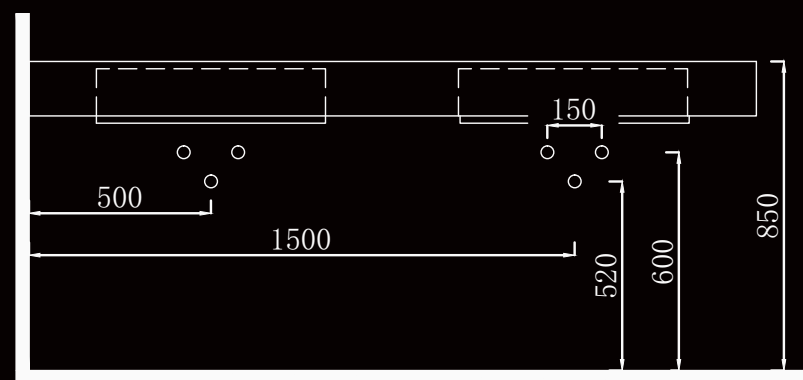

The philosophy in the past few years has prized All Shine industry and has brought All Shine bathroom furniture to the most beautiful bathrooms all around the world... included yours.

AL-2018A52

MAIN CABINET:
2400 x 550 x 850 mm
MIRROR:
2380 x 1600 mm

AL-2018A59
 MAIN CABINET:
 1500 x 620 x 850 mm
 MIRROR:
 1500 x 2800 mm

AL-2018A60

MAIN CABINET:
2000 x 500 x 850 mm
MIRROR:
2000 x 800 mm

AL-2018A61

MAIN CABINET:
2000 x 480 x 850 mm
MIRROR:
2000 x 600 mm

AL-2018A62

MAIN CABINET:
1380 x 500 x 850 mm
MIRROR:
400 x 1800 mm
SHELF:
800 x 300 mm

AL-2018A63

MAIN CABINET:
1200 x 550 x 850 mm
MIRROR:
580 x 1500 mm

29

AL-2018A65

MAIN CABINET:
1200 x 400 x 850 mm
MIRROR:
800 x 800 mm

30

AL-2018A66

MAIN CABINET:
1380 x 500 x 850 mm
MIRROR:
500 x 1200 mm

AL-2018A52

AL-2018A53

AL-2018A59

AL-2018A60

AL-2018A55