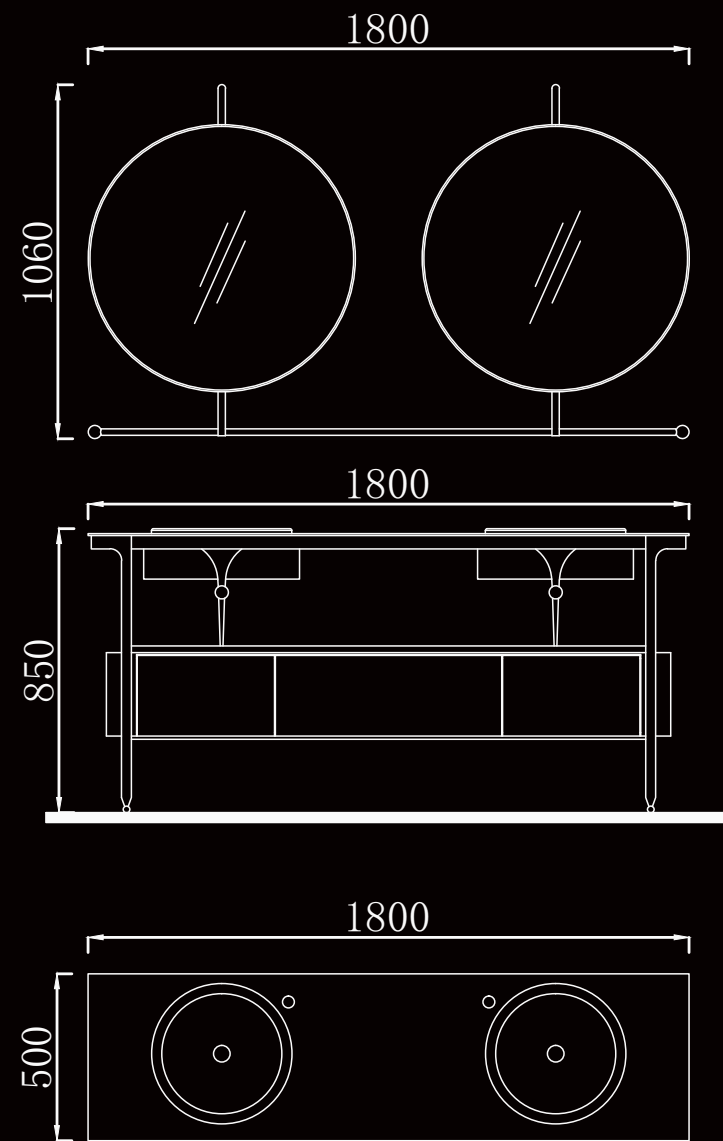

The philosophy in the past few years has prized All Shine industry and has brought All Shine bathroom furniture to the most beautiful bathrooms all around the world... included yours.

AL-2018A52

MAIN CABINET:
2400 x 550 x 850 mm
MIRROR:
2380 x 1600 mm

05

AL-2018A53

MAIN CABINET:
2000 x 600 x 850 mm
MIRROR:
800 x 1600 mm

06

Boundless creative

Original needs feeling

AL-2018A55

MAIN CABINET:
2000 x 500 x 850 mm
MIRROR:
2000 x 920 mm

AL-2018A56

MAIN CABINET:
2000 x 500 x 850 mm
MIRROR:
500 x 1600 mm

AL-2018A57

MAIN CABINET:
1800 x 500 x 850 mm
MIRROR:
1800 x 1060 mm

AL-2018A58

MAIN CABINET:
 1500 x 445 x 850 mm
 MIRROR:
 1000 x 600 mm
 SHELF:
 400 x 1800 mm

AL-2018A59
 MAIN CABINET:
 1500 x 620 x 850 mm
 MIRROR:
 1500 x 2800 mm

AL-2018A60

MAIN CABINET:
2000 x 500 x 850 mm
MIRROR:
2000 x 800 mm

AL-2018A61

MAIN CABINET:
2000 x 480 x 850 mm
MIRROR:
2000 x 600 mm