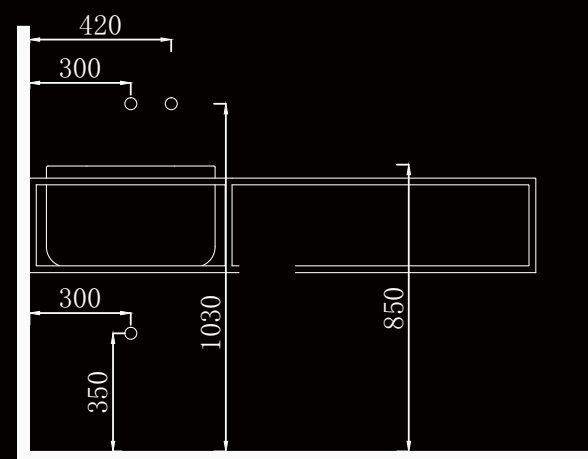

The philosophy in the past few years has prized All Shine industry and has brought All Shine bathroom furniture to the most beautiful bathrooms all around the world... included yours.

AL-2018A52

MAIN CABINET:
2400 x 550 x 850 mm
MIRROR:
2380 x 1600 mm

AL-2018A59
 MAIN CABINET:
 1500 x 620 x 850 mm
 MIRROR:
 1500 x 2800 mm

AL-2018A60

MAIN CABINET:
2000 x 500 x 850 mm
MIRROR:
2000 x 800 mm

AL-2018A61

MAIN CABINET:
2000 x 480 x 850 mm
MIRROR:
2000 x 600 mm

AL-2018A62

MAIN CABINET:
1380 x 500 x 850 mm
MIRROR:
400 x 1800 mm
SHELF:
800 x 300 mm

AL-2018A63

MAIN CABINET:
1200 x 550 x 850 mm
MIRROR:
580 x 1500 mm

29

AL-2018A65

MAIN CABINET:
1200 x 400 x 850 mm
MIRROR:
800 x 800 mm

30

AL-2018A66

MAIN CABINET:
1380 x 500 x 850 mm
MIRROR:
500 x 1200 mm

AL-2018A52

AL-2018A53

AL-2018A59

AL-2018A60

AL-2018A55