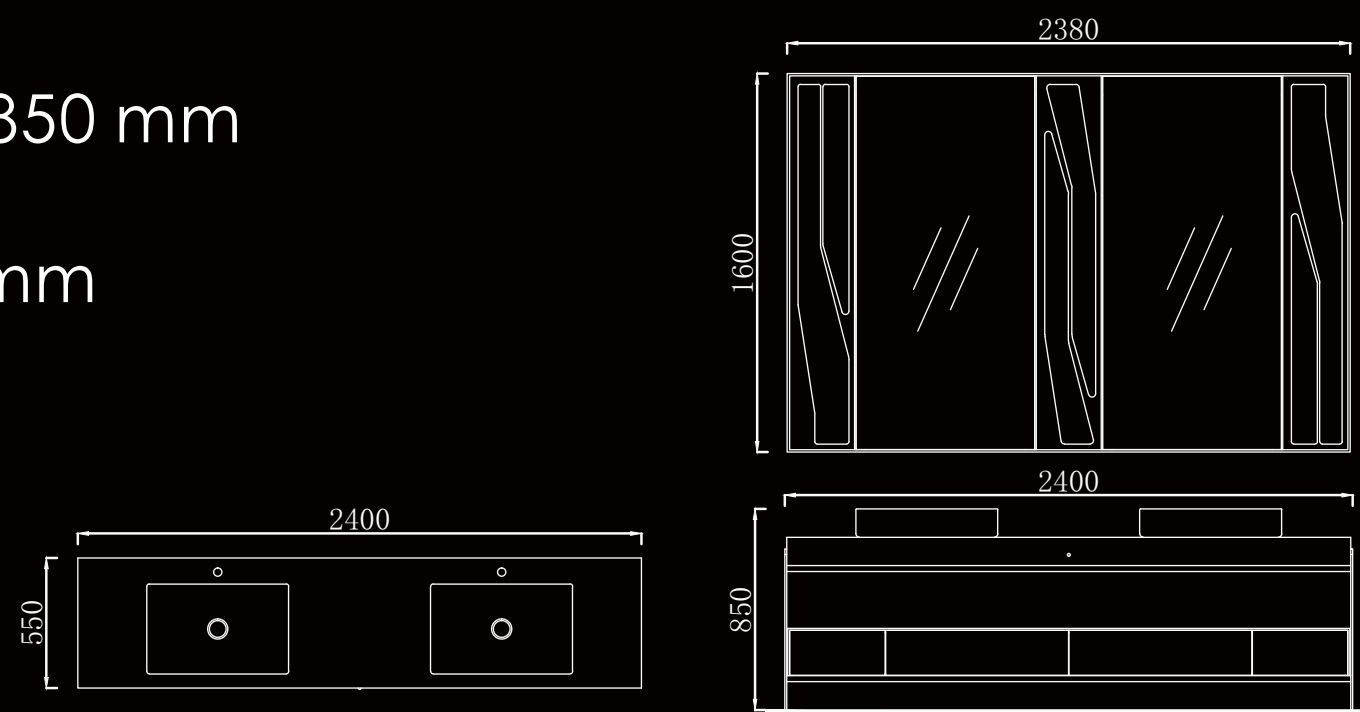

The philosophy in the past few years has prized All Shine industry and has brought All Shine bathroom furniture to the most beautiful bathrooms all around the world... included yours.

AL-2018A52

MAIN CABINET:
2400 x 550 x 850 mm
MIRROR:
2380 x 1600 mm

05

AL-2018A53

MAIN CABINET:
2000 x 600 x 850 mm
MIRROR:
800 x 1600 mm

06

Boundless creative

Original needs feeling

AL-2018A55

MAIN CABINET:
2000 x 500 x 850 mm
MIRROR:
2000 x 920 mm

AL-2018A56

MAIN CABINET:
2000 x 500 x 850 mm
MIRROR:
500 x 1600 mm

AL-2018A57

MAIN CABINET:
1800 x 500 x 850 mm
MIRROR:
1800 x 1060 mm

AL-2018A58

MAIN CABINET:
 1500 x 445 x 850 mm
 MIRROR:
 1000 x 600 mm
 SHELF:
 400 x 1800 mm

AL-2018A59
 MAIN CABINET:
 1500 x 620 x 850 mm
 MIRROR:
 1500 x 2800 mm

AL-2018A60

MAIN CABINET:
2000 x 500 x 850 mm
MIRROR:
2000 x 800 mm

AL-2018A61

MAIN CABINET:
2000 x 480 x 850 mm
MIRROR:
2000 x 600 mm