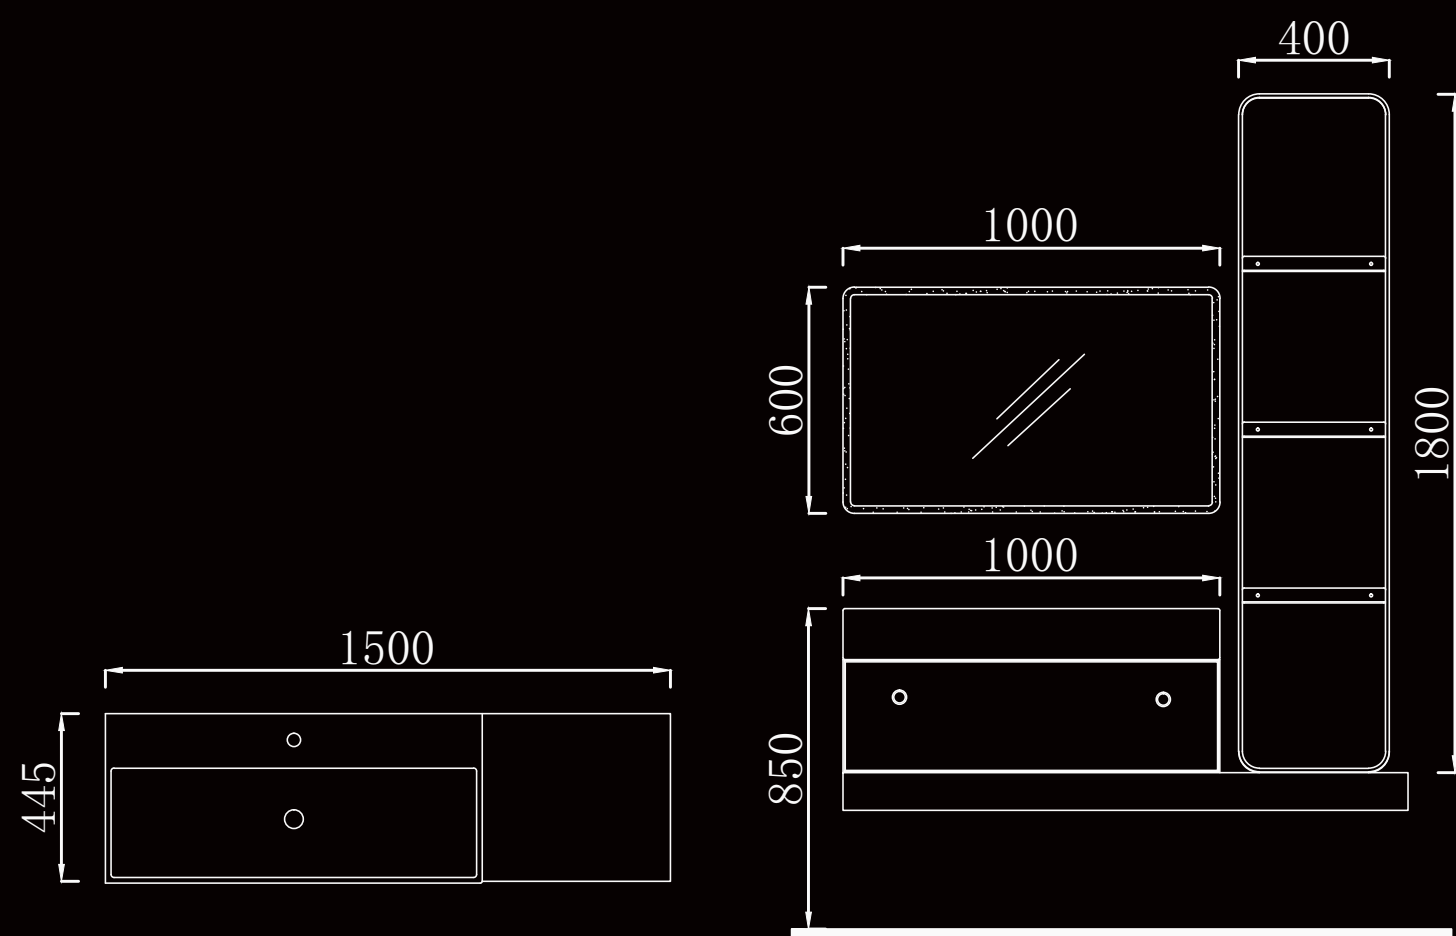

The philosophy in the past few years has prized All Shine industry and has brought All Shine bathroom furniture to the most beautiful bathrooms all around the world... included yours.

AL-2018A52

MAIN CABINET:
2400 x 550 x 850 mm
MIRROR:
2380 x 1600 mm

05

AL-2018A53

MAIN CABINET:
2000 x 600 x 850 mm
MIRROR:
800 x 1600 mm

06

Boundless creative

Original needs feeling

AL-2018A55

MAIN CABINET:
2000 x 500 x 850 mm
MIRROR:
2000 x 920 mm

AL-2018A56

MAIN CABINET:
2000 x 500 x 850 mm
MIRROR:
500 x 1600 mm

AL-2018A57

MAIN CABINET:
1800 x 500 x 850 mm
MIRROR:
1800 x 1060 mm

AL-2018A58

MAIN CABINET:
 1500 x 445 x 850 mm
 MIRROR:
 1000 x 600 mm
 SHELF:
 400 x 1800 mm

AL-2018A59
 MAIN CABINET:
 1500 x 620 x 850 mm
 MIRROR:
 1500 x 2800 mm

AL-2018A60

MAIN CABINET:
2000 x 500 x 850 mm
MIRROR:
2000 x 800 mm

AL-2018A61

MAIN CABINET:
2000 x 480 x 850 mm
MIRROR:
2000 x 600 mm