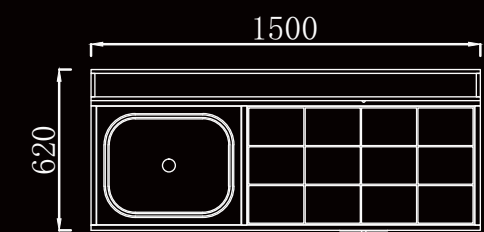

AL-2018A59
MAIN CABINET:
1500 x 620 x 850 mm
MIRROR:
1500 x 2800 mm