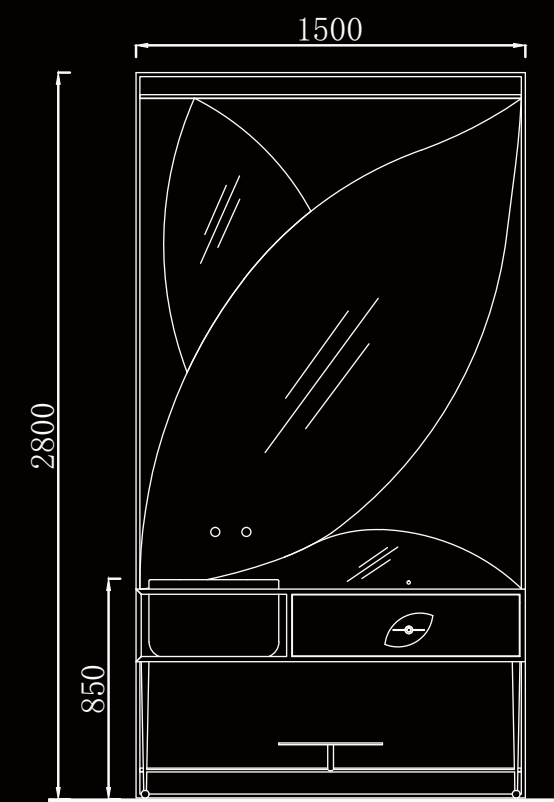

The philosophy in the past few years has prized All Shine industry and has brought All Shine bathroom furniture to the most beautiful bathrooms all around the world... included yours.

AL-2018A52

MAIN CABINET:
2400 x 550 x 850 mm
MIRROR:
2380 x 1600 mm

05

AL-2018A53

MAIN CABINET:
2000 x 600 x 850 mm
MIRROR:
800 x 1600 mm

06

Boundless creative

Original needs feeling

AL-2018A55

MAIN CABINET:
2000 x 500 x 850 mm
MIRROR:
2000 x 920 mm

AL-2018A56

MAIN CABINET:
2000 x 500 x 850 mm
MIRROR:
500 x 1600 mm

AL-2018A57

MAIN CABINET:
1800 x 500 x 850 mm
MIRROR:
1800 x 1060 mm

AL-2018A58

MAIN CABINET:
 1500 x 445 x 850 mm
 MIRROR:
 1000 x 600 mm
 SHELF:
 400 x 1800 mm

AL-2018A59
 MAIN CABINET:
 1500 x 620 x 850 mm
 MIRROR:
 1500 x 2800 mm

AL-2018A60

MAIN CABINET:
2000 x 500 x 850 mm
MIRROR:
2000 x 800 mm

AL-2018A61

MAIN CABINET:
2000 x 480 x 850 mm
MIRROR:
2000 x 600 mm