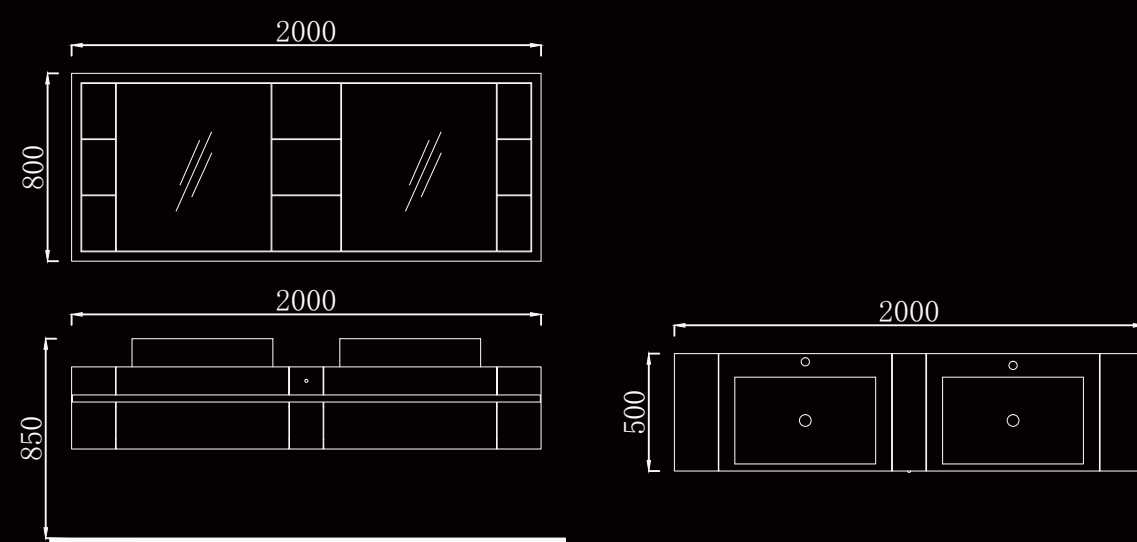

The philosophy in the past few years has prized All Shine industry and has brought All Shine bathroom furniture to the most beautiful bathrooms all around the world... included yours.

AL-2018A52

MAIN CABINET:
2400 x 550 x 850 mm
MIRROR:
2380 x 1600 mm

05

AL-2018A53

MAIN CABINET:
2000 x 600 x 850 mm
MIRROR:
800 x 1600 mm

06

Boundless creative

Original needs feeling

AL-2018A55

MAIN CABINET:
2000 x 500 x 850 mm
MIRROR:
2000 x 920 mm

AL-2018A56

MAIN CABINET:
2000 x 500 x 850 mm
MIRROR:
500 x 1600 mm

AL-2018A57

MAIN CABINET:
1800 x 500 x 850 mm
MIRROR:
1800 x 1060 mm

AL-2018A58

MAIN CABINET:
 1500 x 445 x 850 mm
 MIRROR:
 1000 x 600 mm
 SHELF:
 400 x 1800 mm

AL-2018A59
 MAIN CABINET:
 1500 x 620 x 850 mm
 MIRROR:
 1500 x 2800 mm

AL-2018A60

MAIN CABINET:
2000 x 500 x 850 mm
MIRROR:
2000 x 800 mm

AL-2018A61

MAIN CABINET:
2000 x 480 x 850 mm
MIRROR:
2000 x 600 mm