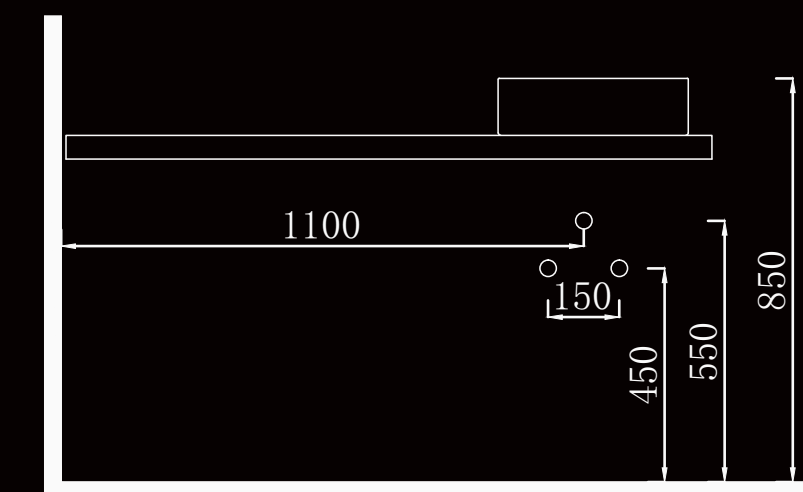

AL-2018A62