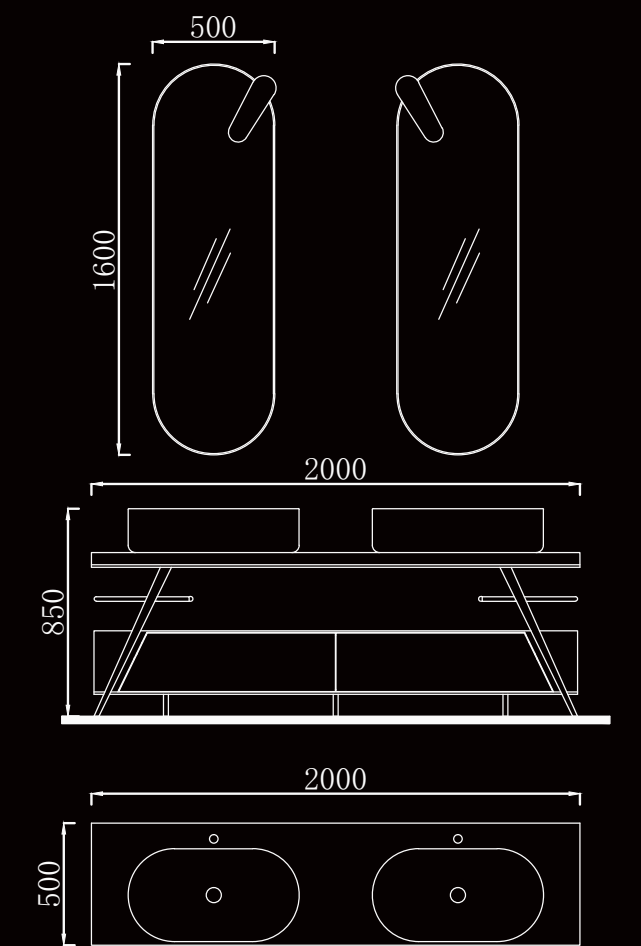

The philosophy in the past few years has prized All Shine industry and has brought All Shine bathroom furniture to the most beautiful bathrooms all around the world... included yours.

AL-2018A52

MAIN CABINET:
2400 x 550 x 850 mm
MIRROR:
2380 x 1600 mm

05

AL-2018A53

MAIN CABINET:
2000 x 600 x 850 mm
MIRROR:
800 x 1600 mm

06

Boundless creative

Original needs feeling

AL-2018A55

MAIN CABINET:
2000 x 500 x 850 mm
MIRROR:
2000 x 920 mm

AL-2018A56

MAIN CABINET:
2000 x 500 x 850 mm
MIRROR:
500 x 1600 mm

AL-2018A57

MAIN CABINET:
1800 x 500 x 850 mm
MIRROR:
1800 x 1060 mm

AL-2018A58

MAIN CABINET:
 1500 x 445 x 850 mm
 MIRROR:
 1000 x 600 mm
 SHELF:
 400 x 1800 mm

AL-2018A59
 MAIN CABINET:
 1500 x 620 x 850 mm
 MIRROR:
 1500 x 2800 mm

AL-2018A60

MAIN CABINET:
2000 x 500 x 850 mm
MIRROR:
2000 x 800 mm

AL-2018A61

MAIN CABINET:
2000 x 480 x 850 mm
MIRROR:
2000 x 600 mm