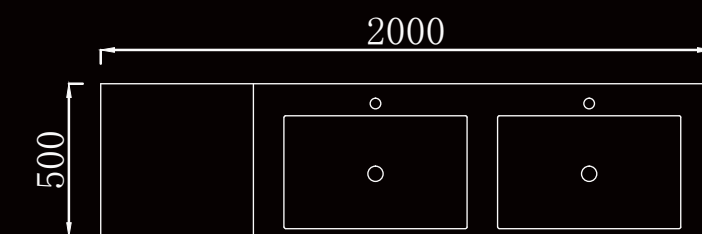

The philosophy in the past few years has prized All Shine industry and has brought All Shine bathroom furniture to the most beautiful bathrooms all around the world... included yours.

AL-2018A52

MAIN CABINET:
2400 x 550 x 850 mm
MIRROR:
2380 x 1600 mm

05

AL-2018A53

MAIN CABINET:
2000 x 600 x 850 mm
MIRROR:
800 x 1600 mm

06

Boundless creative

Original needs feeling

AL-2018A55

MAIN CABINET:
2000 x 500 x 850 mm
MIRROR:
2000 x 920 mm

AL-2018A56

MAIN CABINET:
2000 x 500 x 850 mm
MIRROR:
500 x 1600 mm

AL-2018A57

MAIN CABINET:
1800 x 500 x 850 mm
MIRROR:
1800 x 1060 mm

AL-2018A58

MAIN CABINET:
 1500 x 445 x 850 mm
 MIRROR:
 1000 x 600 mm
 SHELF:
 400 x 1800 mm